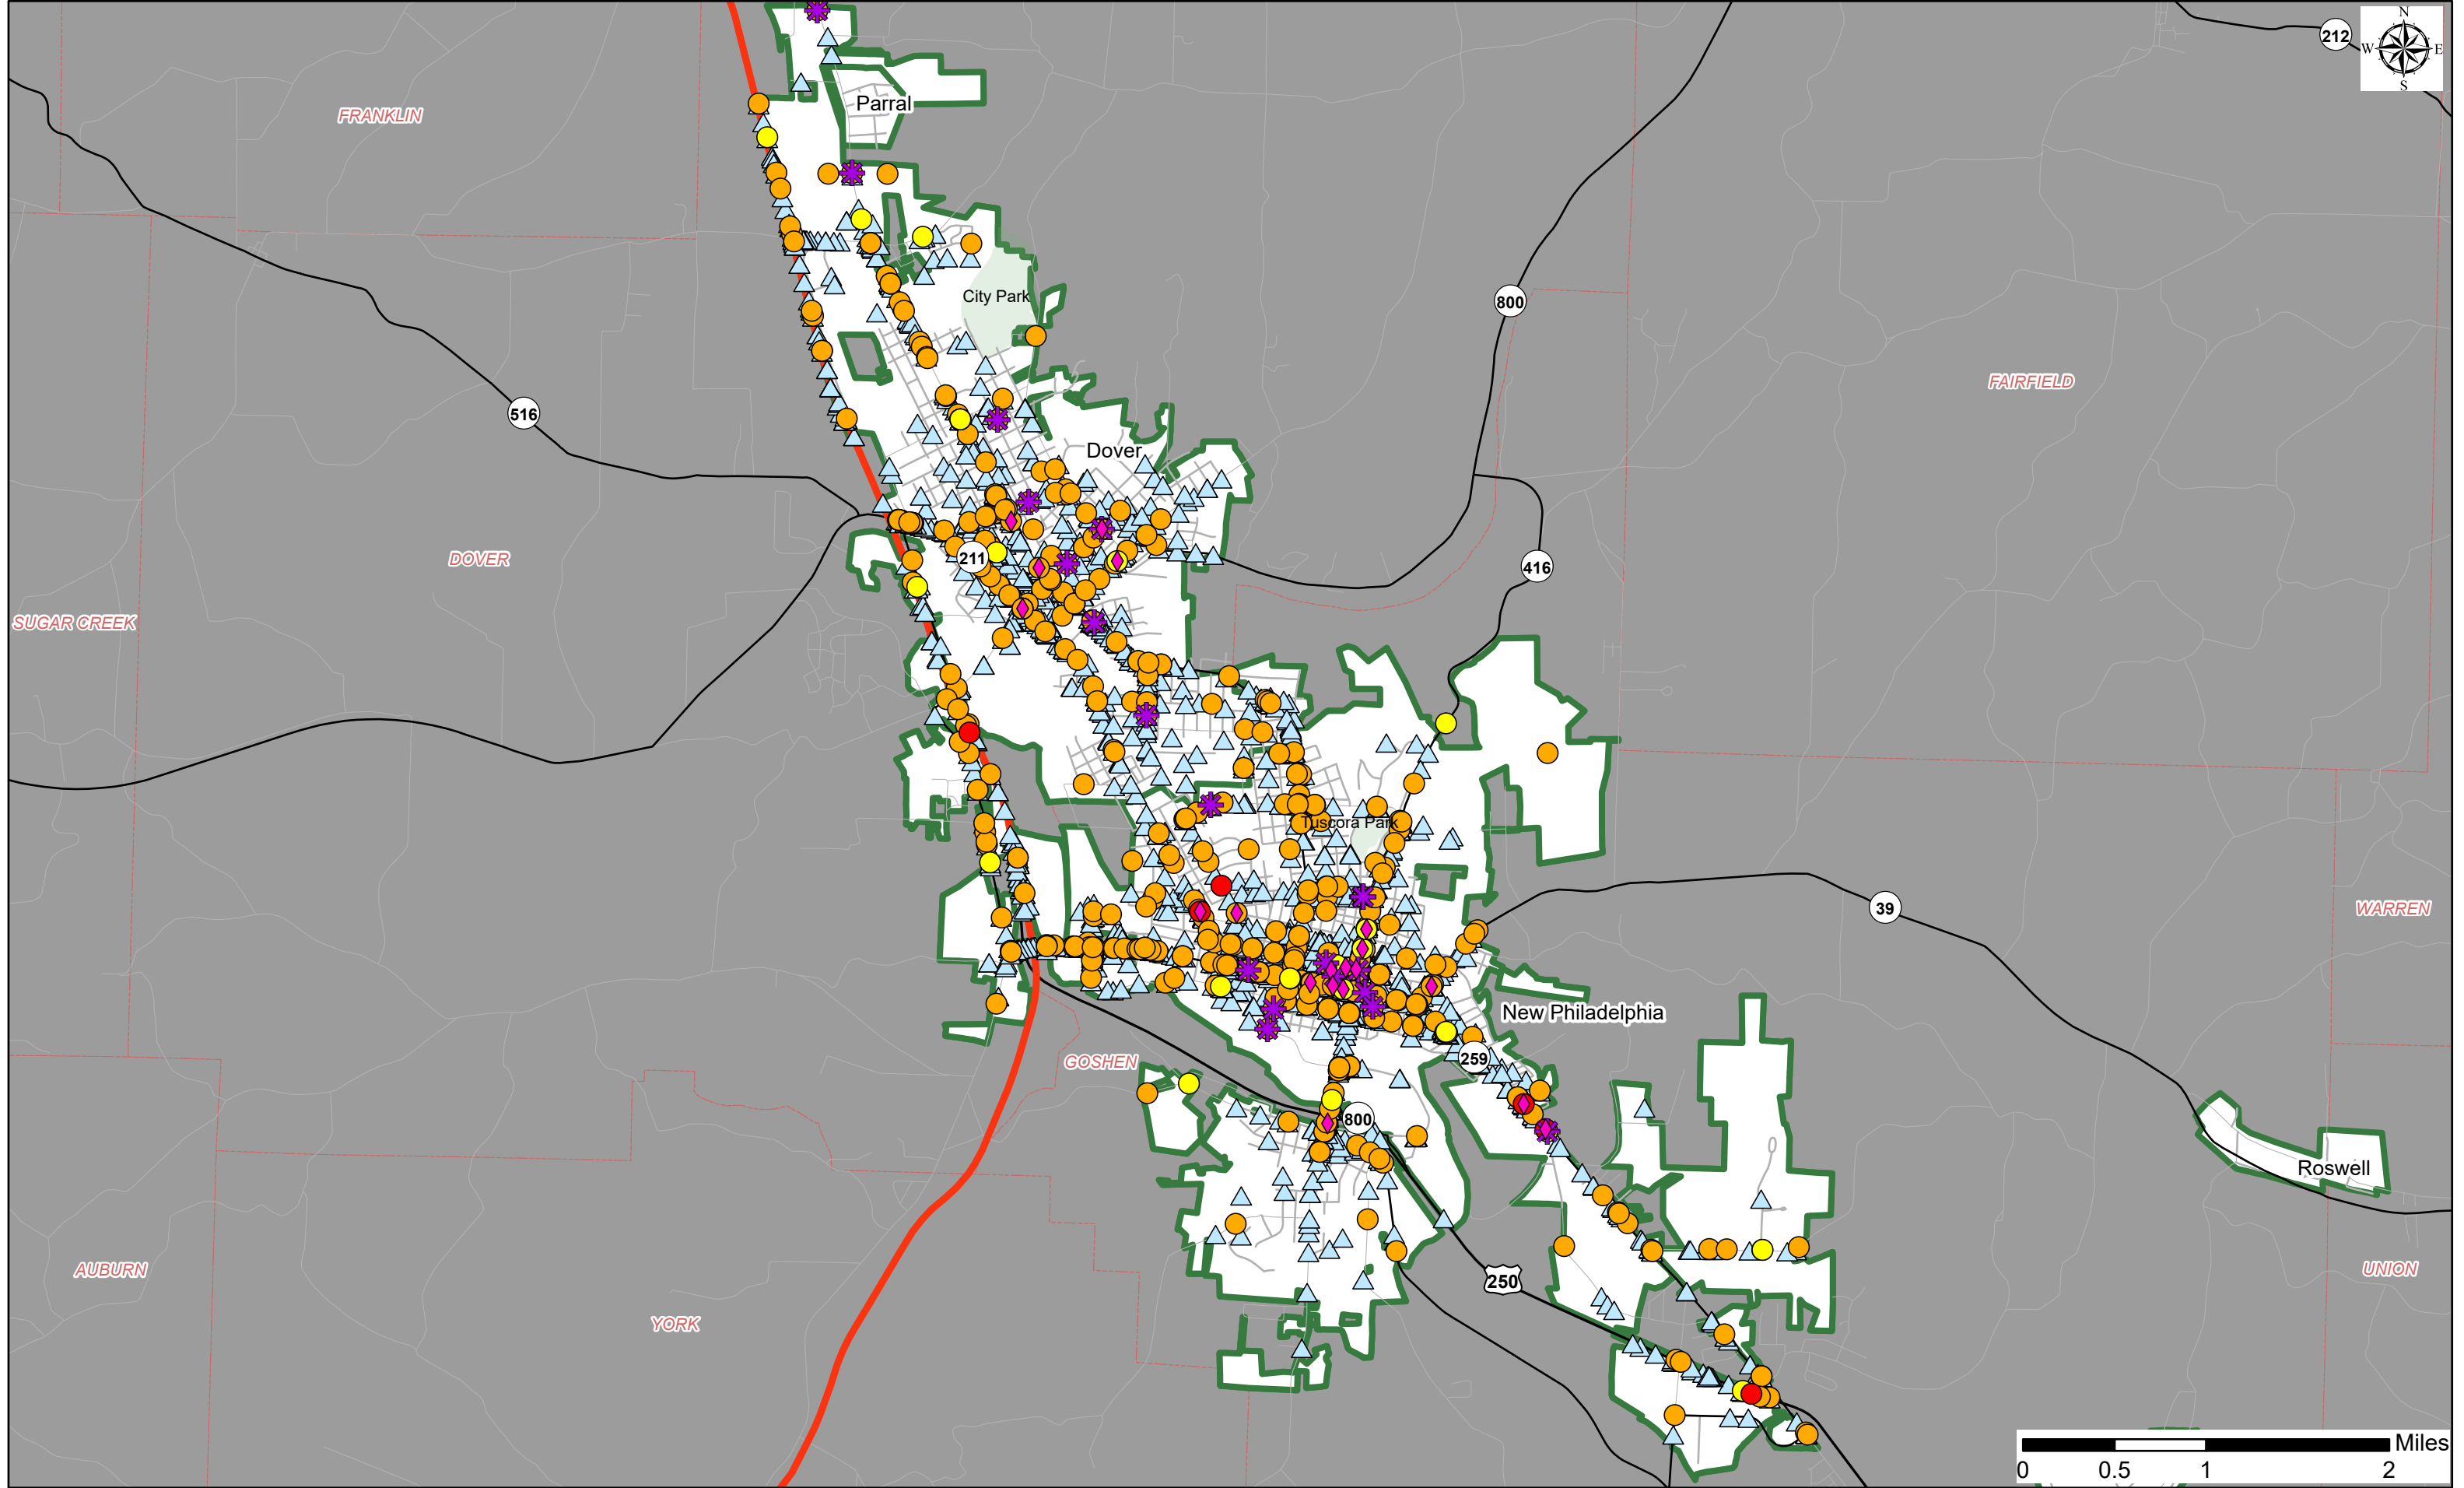

Date: 6/8/2020
Cartographer: Megan Carmel

- Fatalities
- Serious Injuries
- Other Injuries
- ▲ PDO
- ◆ Pedestrian
- Other Non-Motorist
- Municipal Boundaries

E. Liverpool Crashes 2017-2019

Date: 6/8/2020
Cartographer: Megan Carmel

- Serious Injuries
- Other Injuries
- ▲ PDO
- ◆ Pedestrian
- Municipal Boundaries

Lisbon Crashes 2017-2019

Date: 6/8/2020
Cartographer: Megan Carmel

- Serious Injuries
- Other Injuries
- ▲ PDO
- ◆ Pedestrian
- ✱ Bicycle
- ☆ Buggy
- Municipal Boundaries

Millersburg Crashes 2017-2019

Date: 6/8/2020
Cartographer: Megan Carmel

- Fatalities
- Serious Injuries
- Other Injuries
- ▲ PDO
- ◆ Pedestrian
- ✱ Bicycle
- Municipal Boundaries

New Philadelphia/Dover Crashes 2017-2019

Date: 6/8/2020
Cartographer: Megan Carmel

- Serious Injuries
- Other Injuries
- ▲ PDO
- ◆ Pedestrian
- ✱ Bicycle
- ▭ Municipal Boundaries

Salem Crashes 2017-2019

Date: 6/8/2020
Cartographer: Megan Carmel