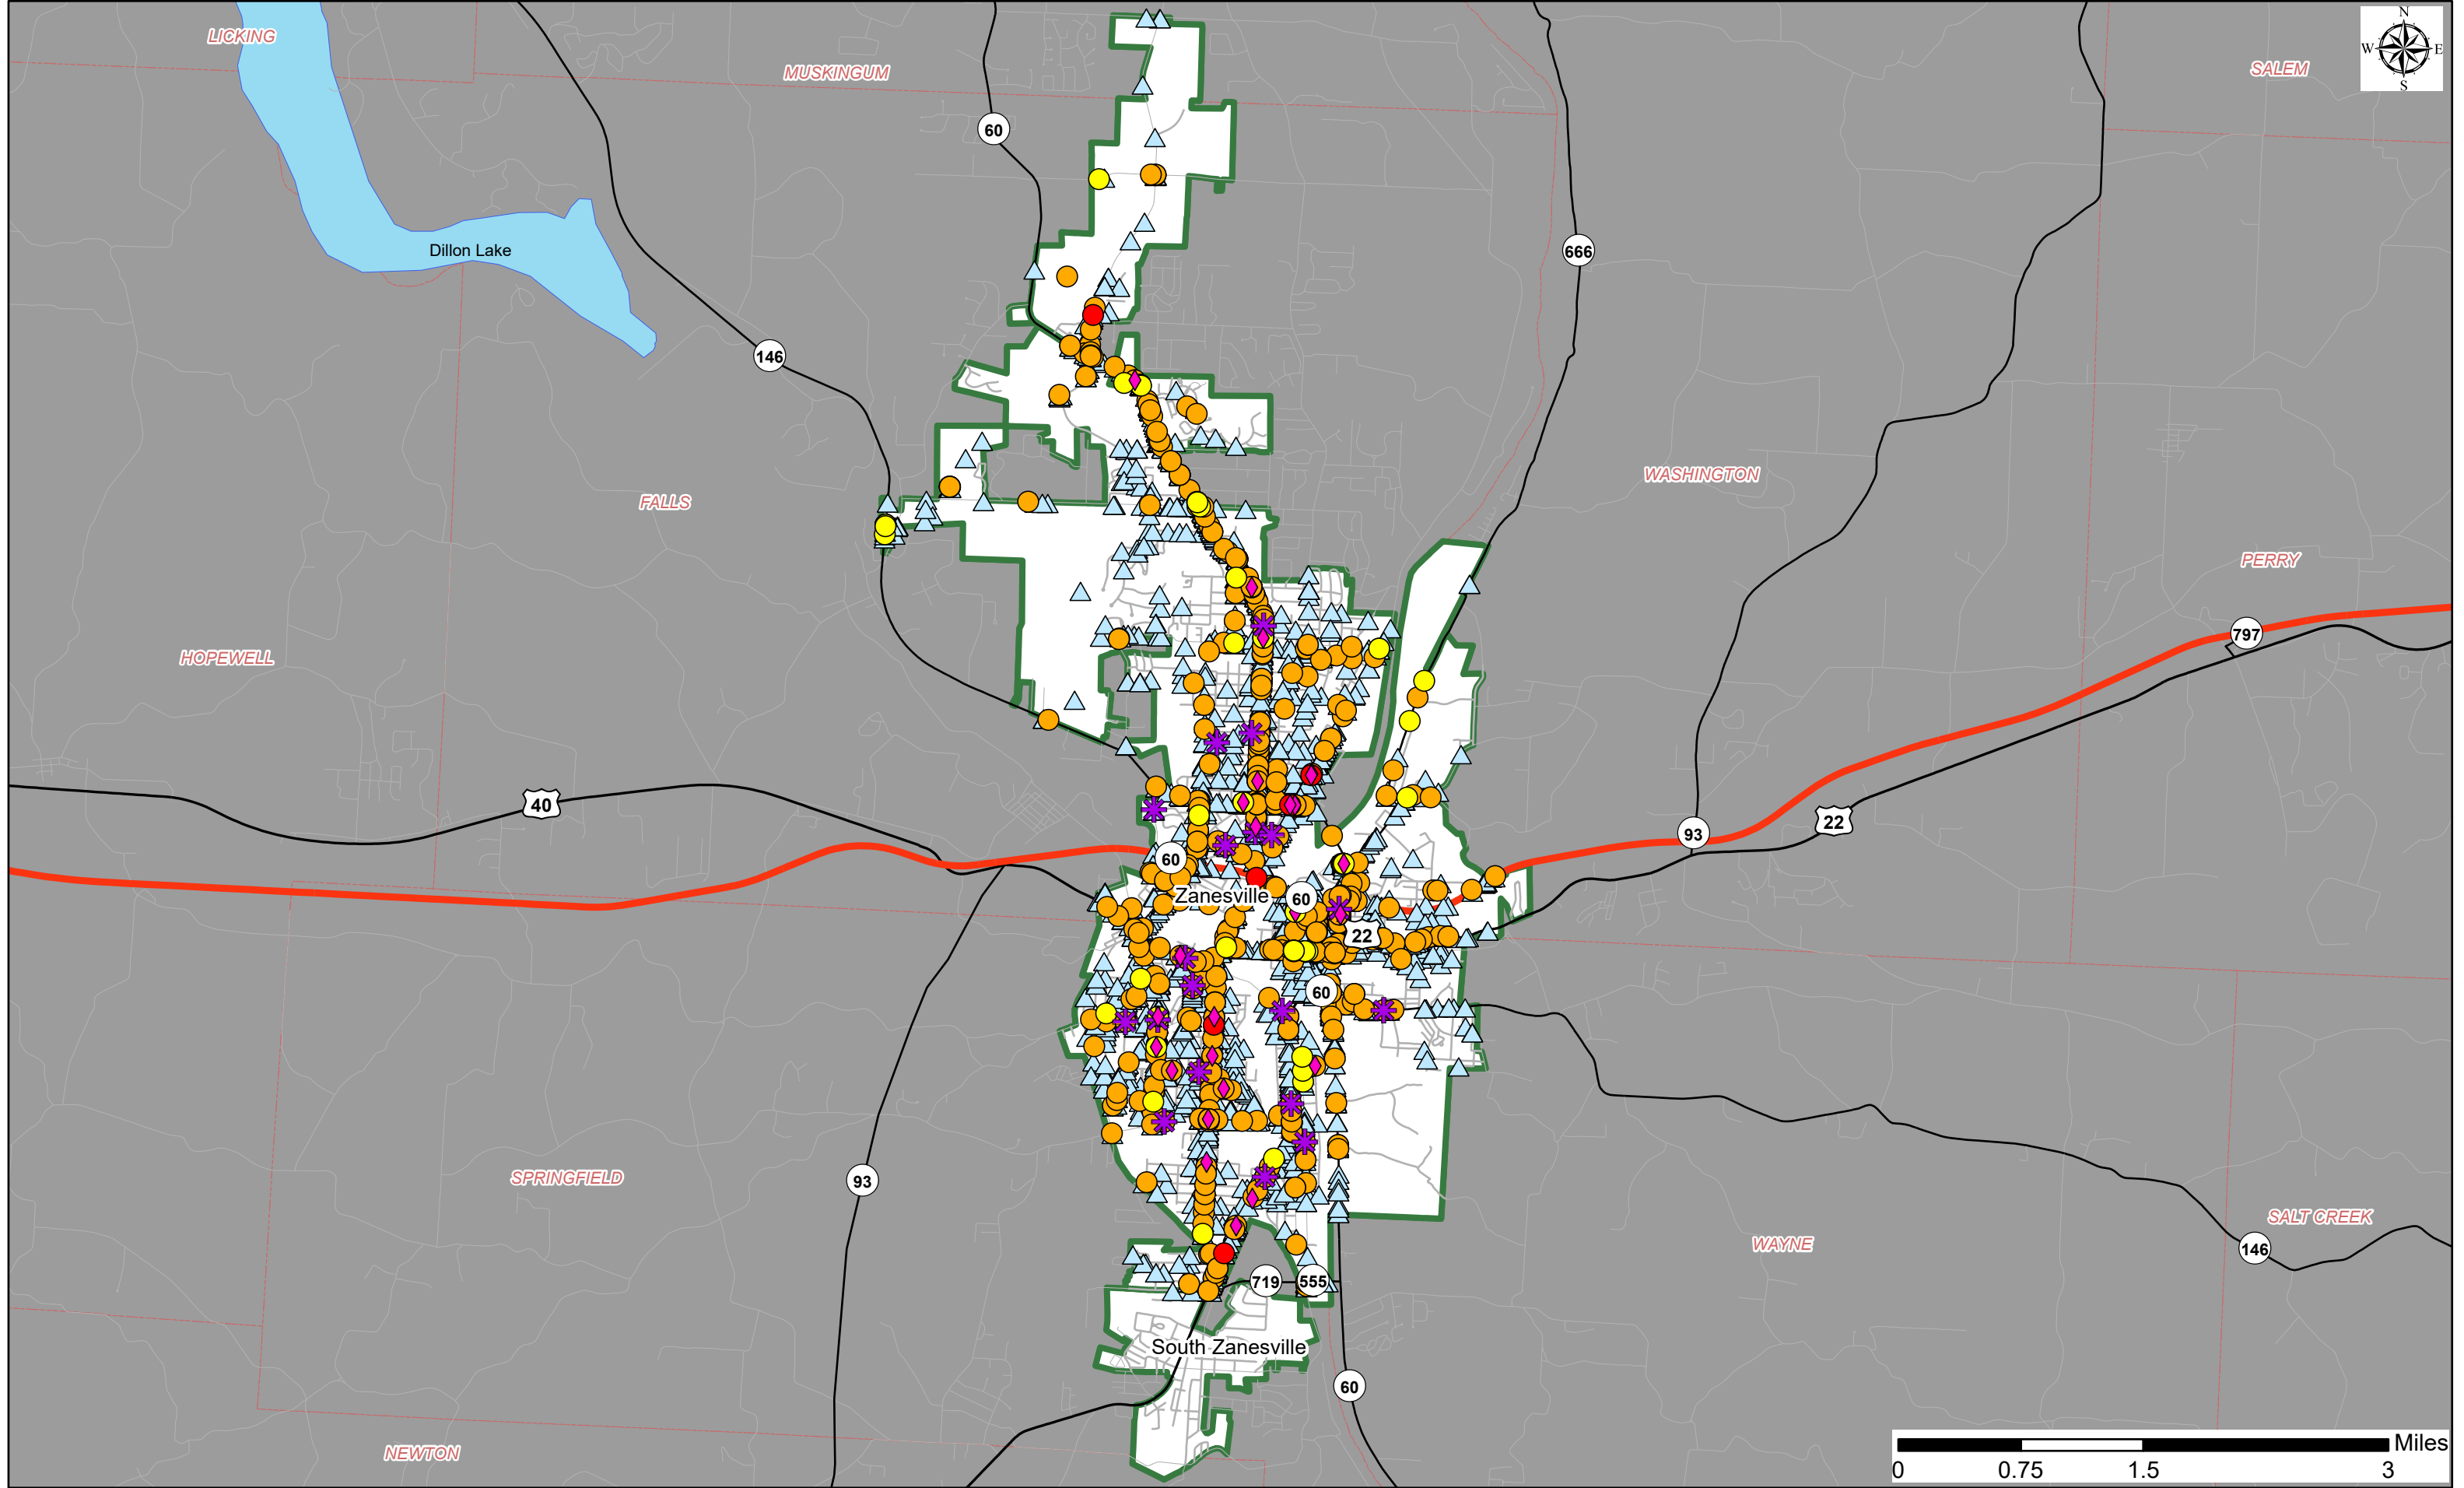

- Fatalities
- Serious Injuries
- Other Injuries
- ▲ PDO
- Pedestrian
- ✱ Bicycle
- Municipal Boundaries

Zanesville Crashes 2017-2019

Date: 6/8/2020
Cartographer: Megan Carmel