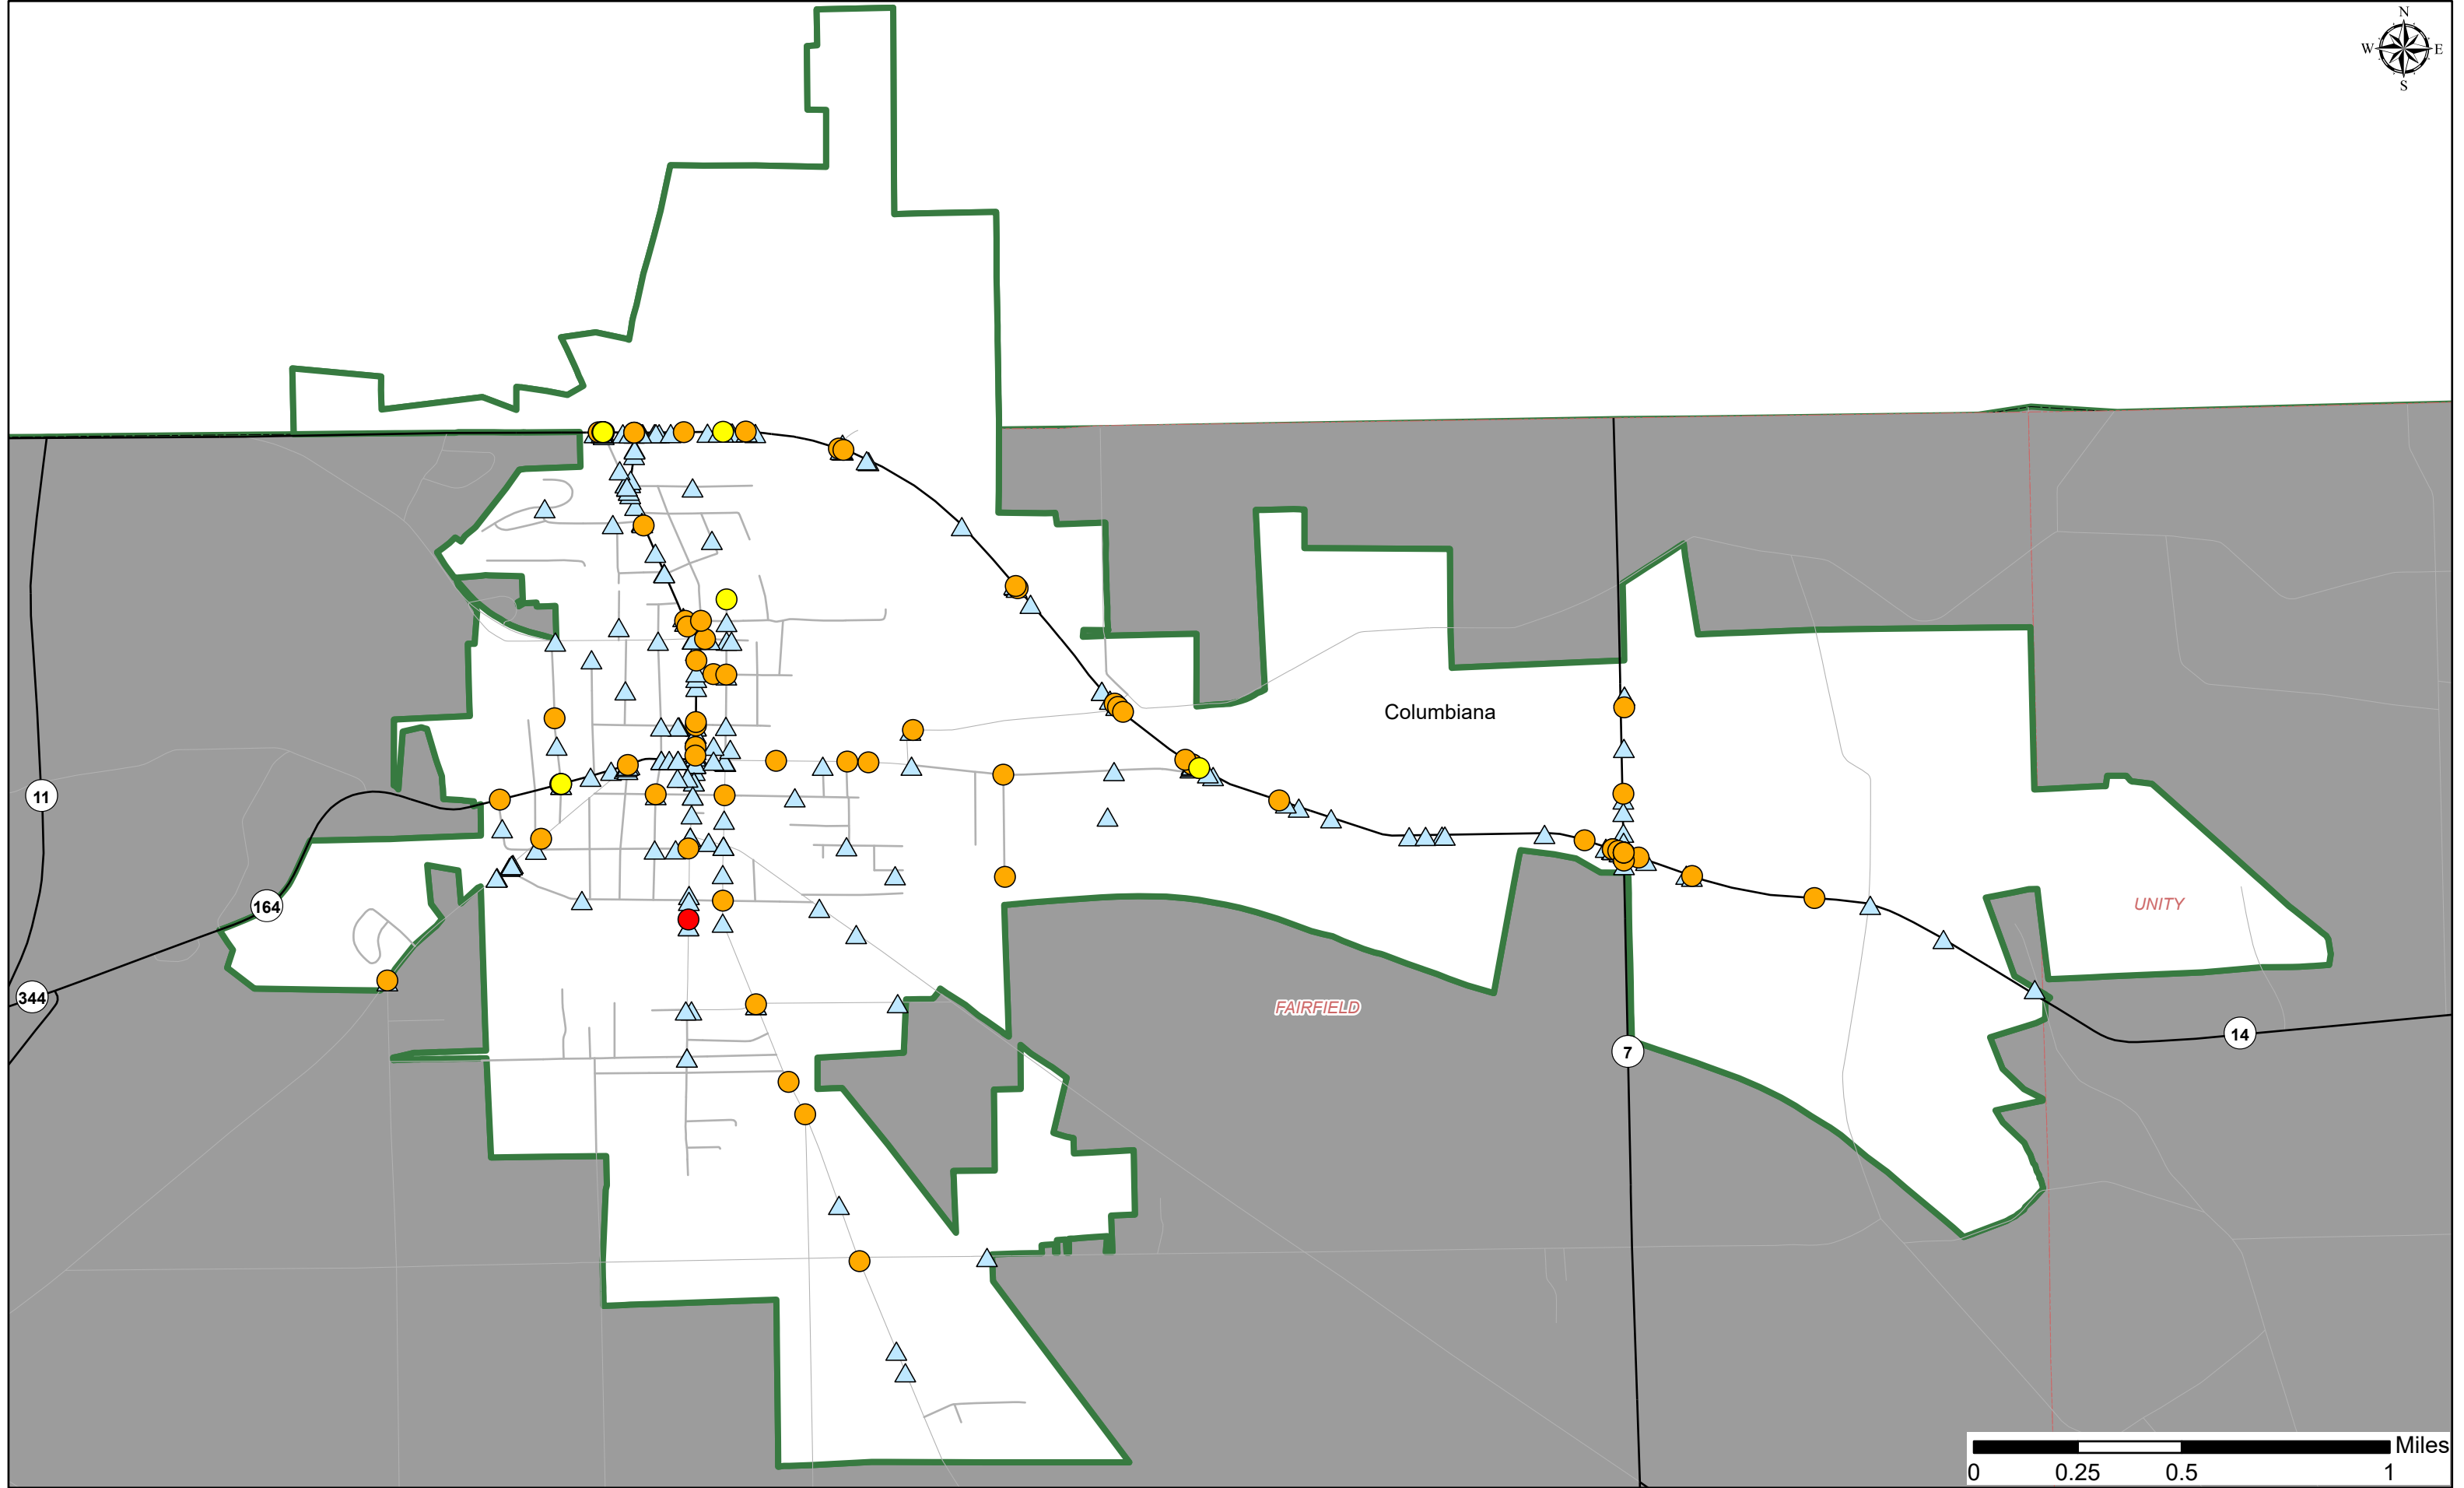

9

- Serious Injuries
- Other Injuries
- ▲ PDO
- ◆ Pedestrian
- ▭ Municipal Boundaries

Carrollton Crashes 2017-2019

Date: 6/8/2020
Cartographer: Megan Carmel

- Fatalities
- Other Injuries
- Serious Injuries
- ▲ PDO
- ▭ Municipal Boundaries

Columbiana Crashes 2017-2019

Date: 6/8/2020
Cartographer: Megan Carmel

- Fatalities
- Serious Injuries
- Other Injuries
- ▲ PDO
- ◆ Pedestrian
- ▭ Municipal Boundaries
- ✱ Bicycle

Coshocton Crashes 2017-2019

Date: 6/8/2020
Cartographer: Megan Carmel

- Fatalities
- Serious Injuries
- Other Injuries
- ▲ PDO
- ◆ Pedestrian
- Other Non-Motorist
- Municipal Boundaries

E. Liverpool Crashes 2017-2019

Date: 6/8/2020
Cartographer: Megan Carmel

Millersburg Crashes 2017-2019

Date: 6/8/2020
Cartographer: Megan Carmel

- Fatalities
- Serious Injuries
- Other Injuries
- ▲ PDO
- ◆ Pedestrian
- ✱ Bicycle
- Municipal Boundaries

New Philadelphia/Dover Crashes 2017-2019