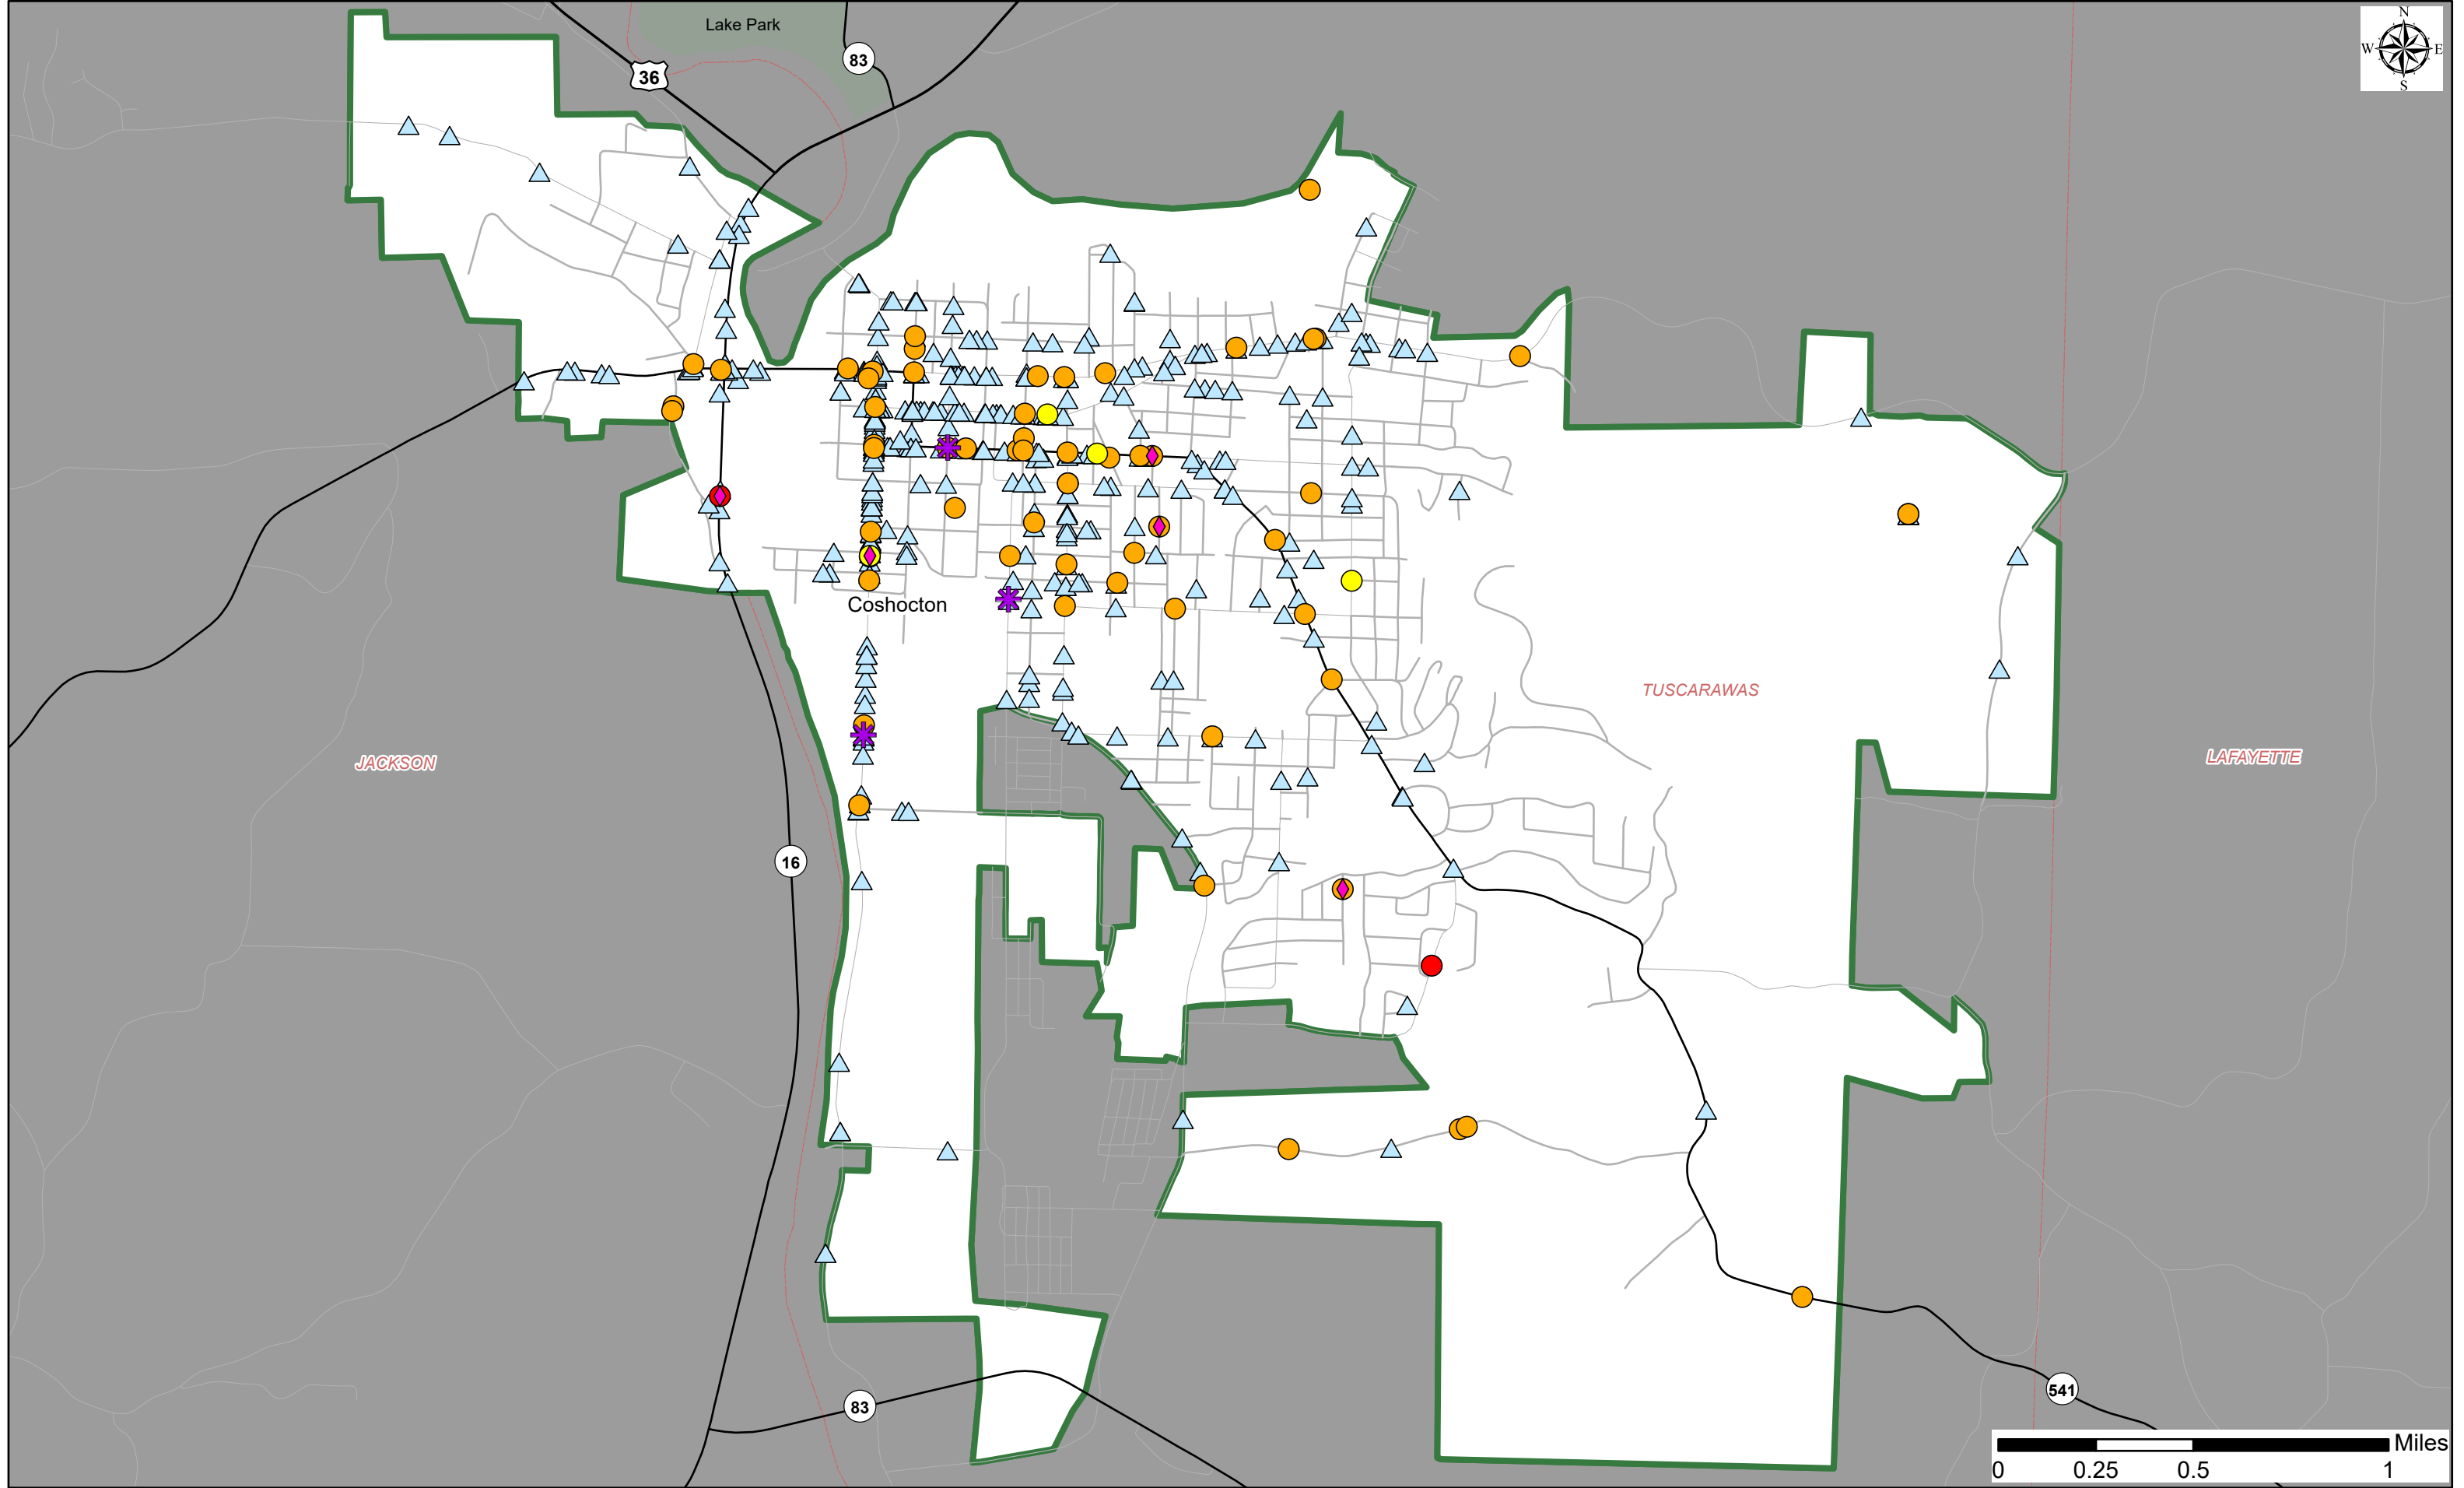

9

- Serious Injuries
- Other Injuries
- ▲ PDO
- ◆ Pedestrian
- ▭ Municipal Boundaries

Carrollton Crashes 2017-2019

Date: 6/8/2020
Cartographer: Megan Carmel

- Fatalities
- Other Injuries
- Serious Injuries
- ▲ PDO
- ▭ Municipal Boundaries

Columbiana Crashes 2017-2019

Date: 6/8/2020
Cartographer: Megan Carmel

- Fatalities
- Serious Injuries
- Other Injuries
- ▲ PDO
- ◆ Pedestrian
- ▭ Municipal Boundaries
- ✱ Bicycle

Coshocton Crashes 2017-2019

Date: 6/8/2020
Cartographer: Megan Carmel

- Fatalities
- Serious Injuries
- Other Injuries
- ▲ PDO
- ◆ Pedestrian
- Other Non-Motorist
- Municipal Boundaries

E. Liverpool Crashes 2017-2019

Date: 6/8/2020
Cartographer: Megan Carmel

Date: 6/8/2020
Cartographer: Megan Carmel

- Serious Injuries
- Other Injuries
- ▲ PDO
- ◆ Pedestrian
- ✱ Bicycle
- ▭ Municipal Boundaries

Salem Crashes 2017-2019

Date: 6/8/2020
Cartographer: Megan Carmel