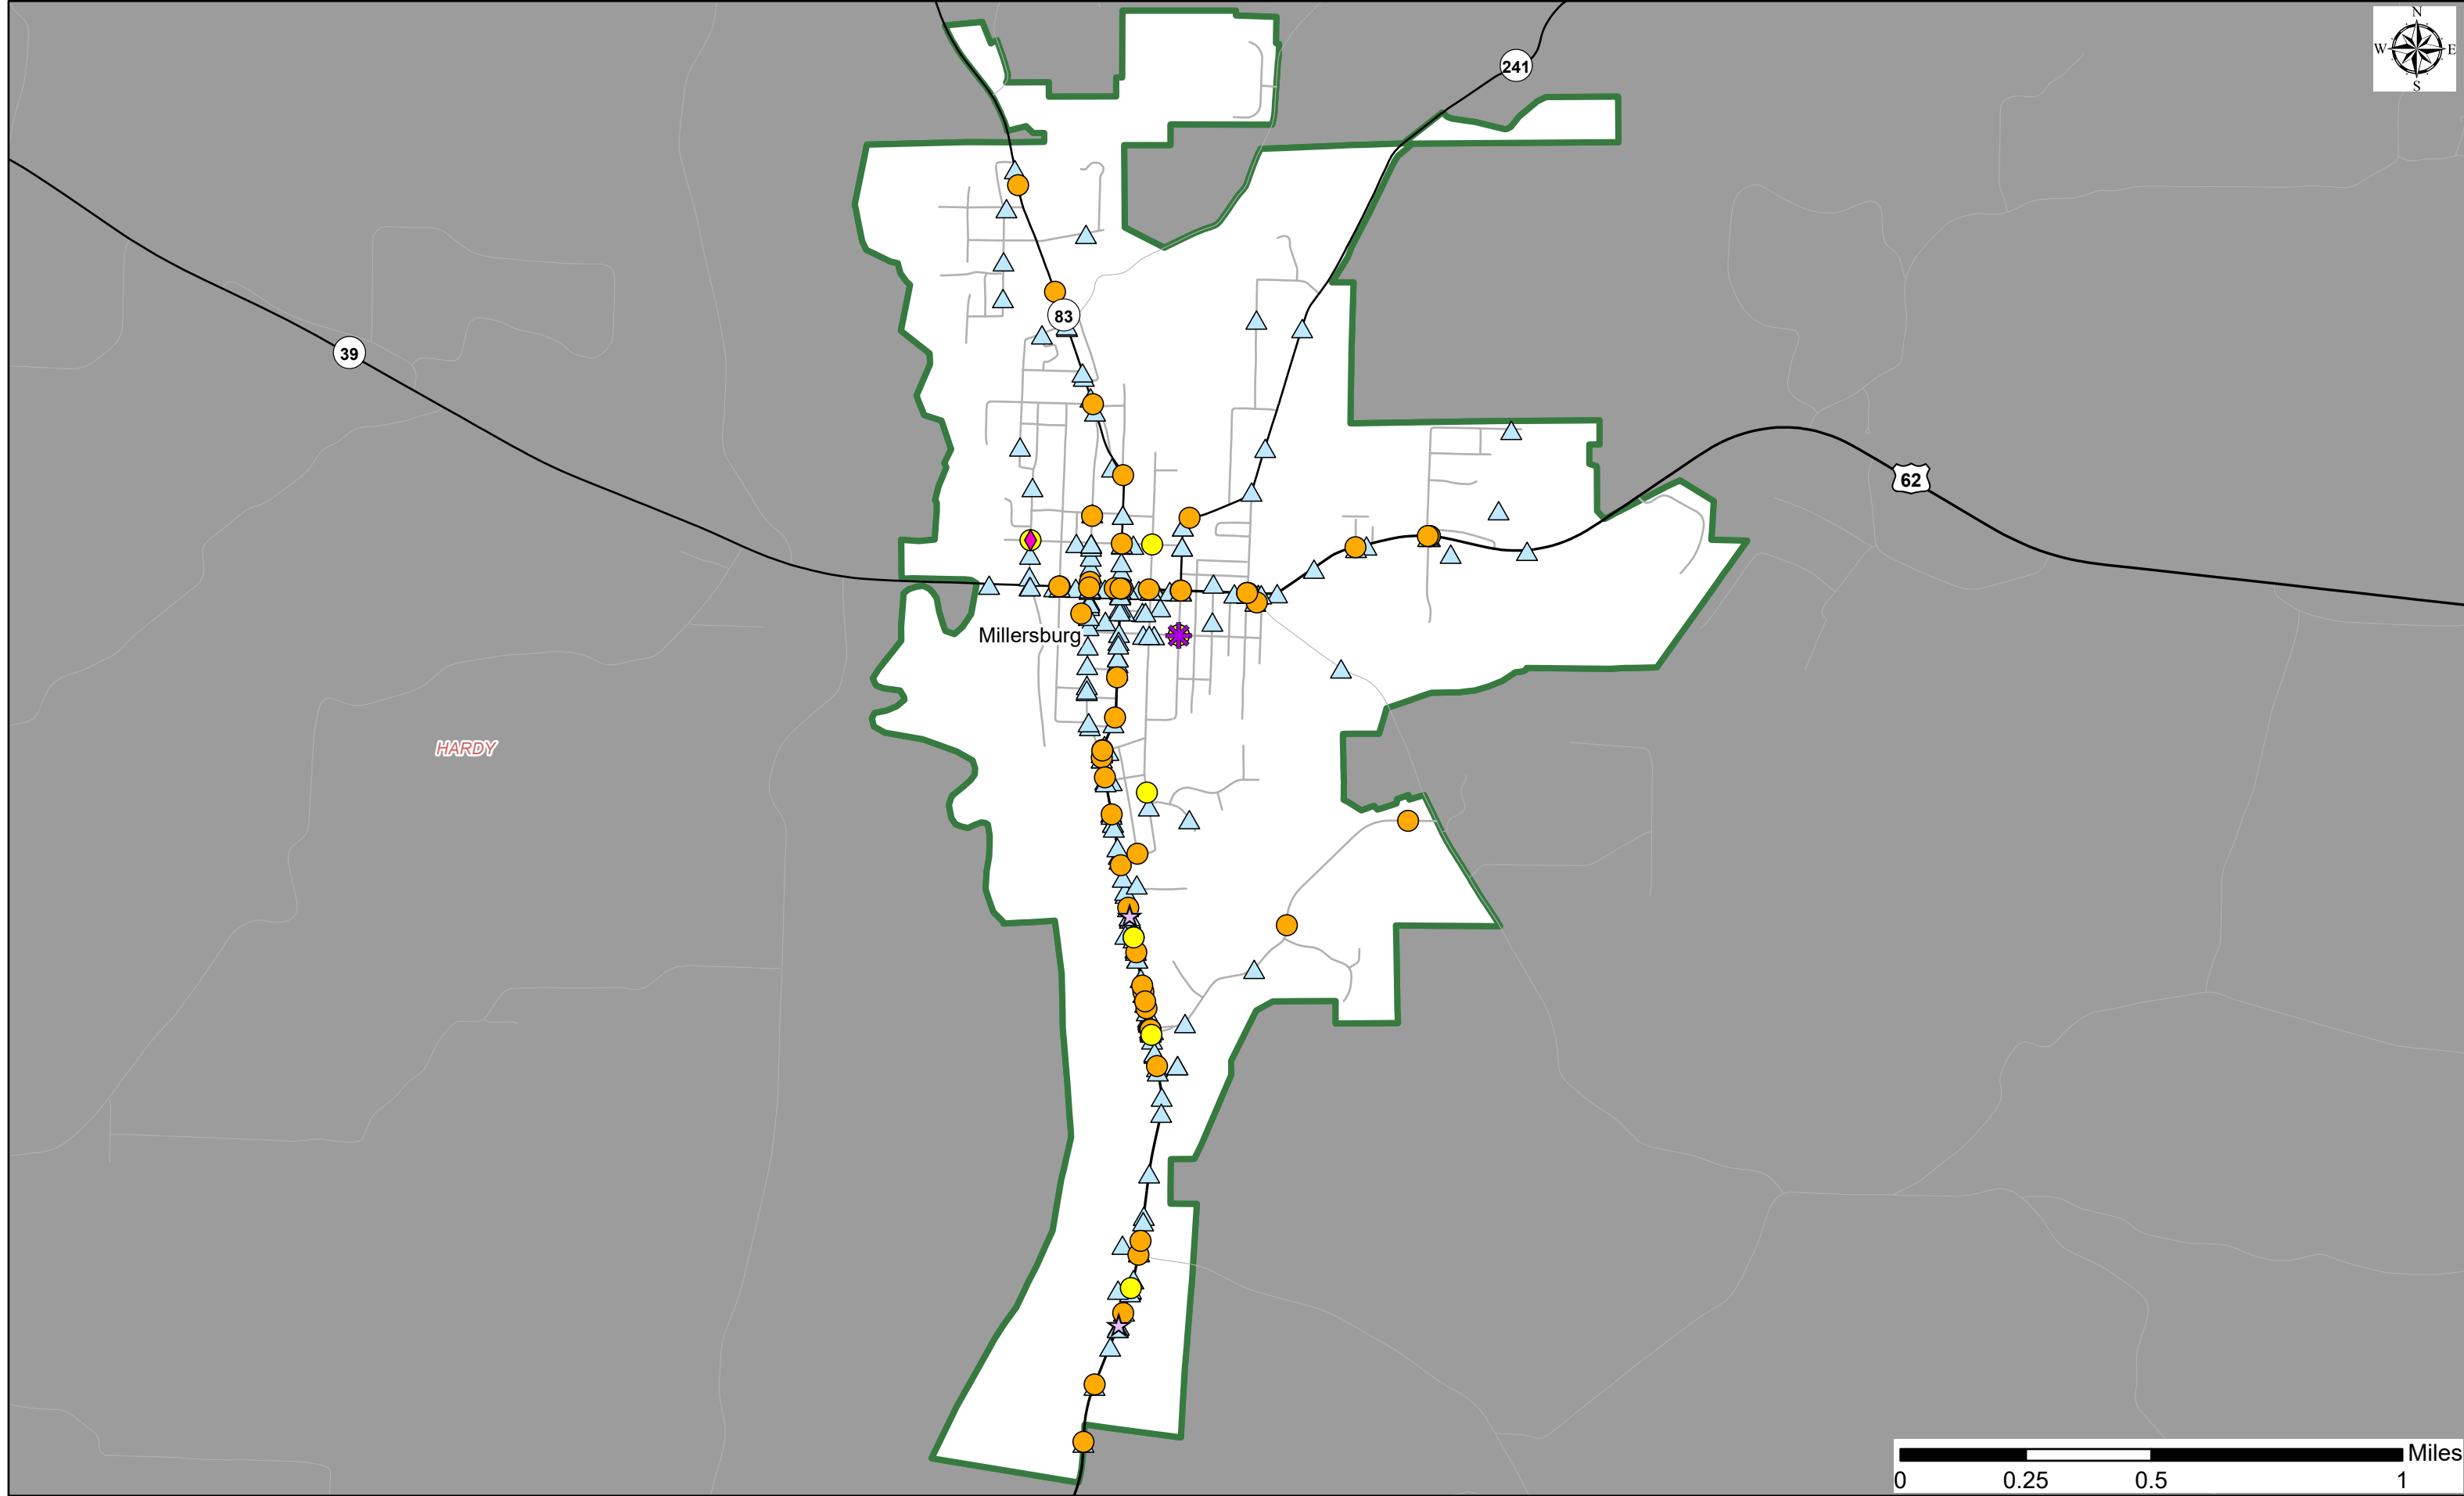

9

- Serious Injuries
- Other Injuries
- ▲ PDO
- ◆ Pedestrian
- ▭ Municipal Boundaries

Carrollton Crashes 2017-2019

Date: 6/8/2020
Cartographer: Megan Carmel

- Fatalities
- Other Injuries
- Serious Injuries
- ▲ PDO
- ▭ Municipal Boundaries

Columbiana Crashes 2017-2019

Date: 6/8/2020
Cartographer: Megan Carmel

- Fatalities
- Serious Injuries
- Other Injuries
- ▲ PDO
- ◆ Pedestrian
- ▭ Municipal Boundaries
- ✱ Bicycle

Coshocton Crashes 2017-2019

Date: 6/8/2020
Cartographer: Megan Carmel

- Fatalities
- Serious Injuries
- Other Injuries
- ▲ PDO
- ◆ Pedestrian
- Other Non-Motorist
- Municipal Boundaries

E. Liverpool Crashes 2017-2019

Date: 6/8/2020
Cartographer: Megan Carmel

- Serious Injuries
- Other Injuries
- ▲ PDO
- ◆ Pedestrian
- Municipal Boundaries

Lisbon Crashes 2017-2019

Date: 6/8/2020
Cartographer: Megan Carmel

- Serious Injuries
- Other Injuries
- ▲ PDO
- ◆ Pedestrian
- ✱ Bicycle
- ☆ Buggy
- Municipal Boundaries