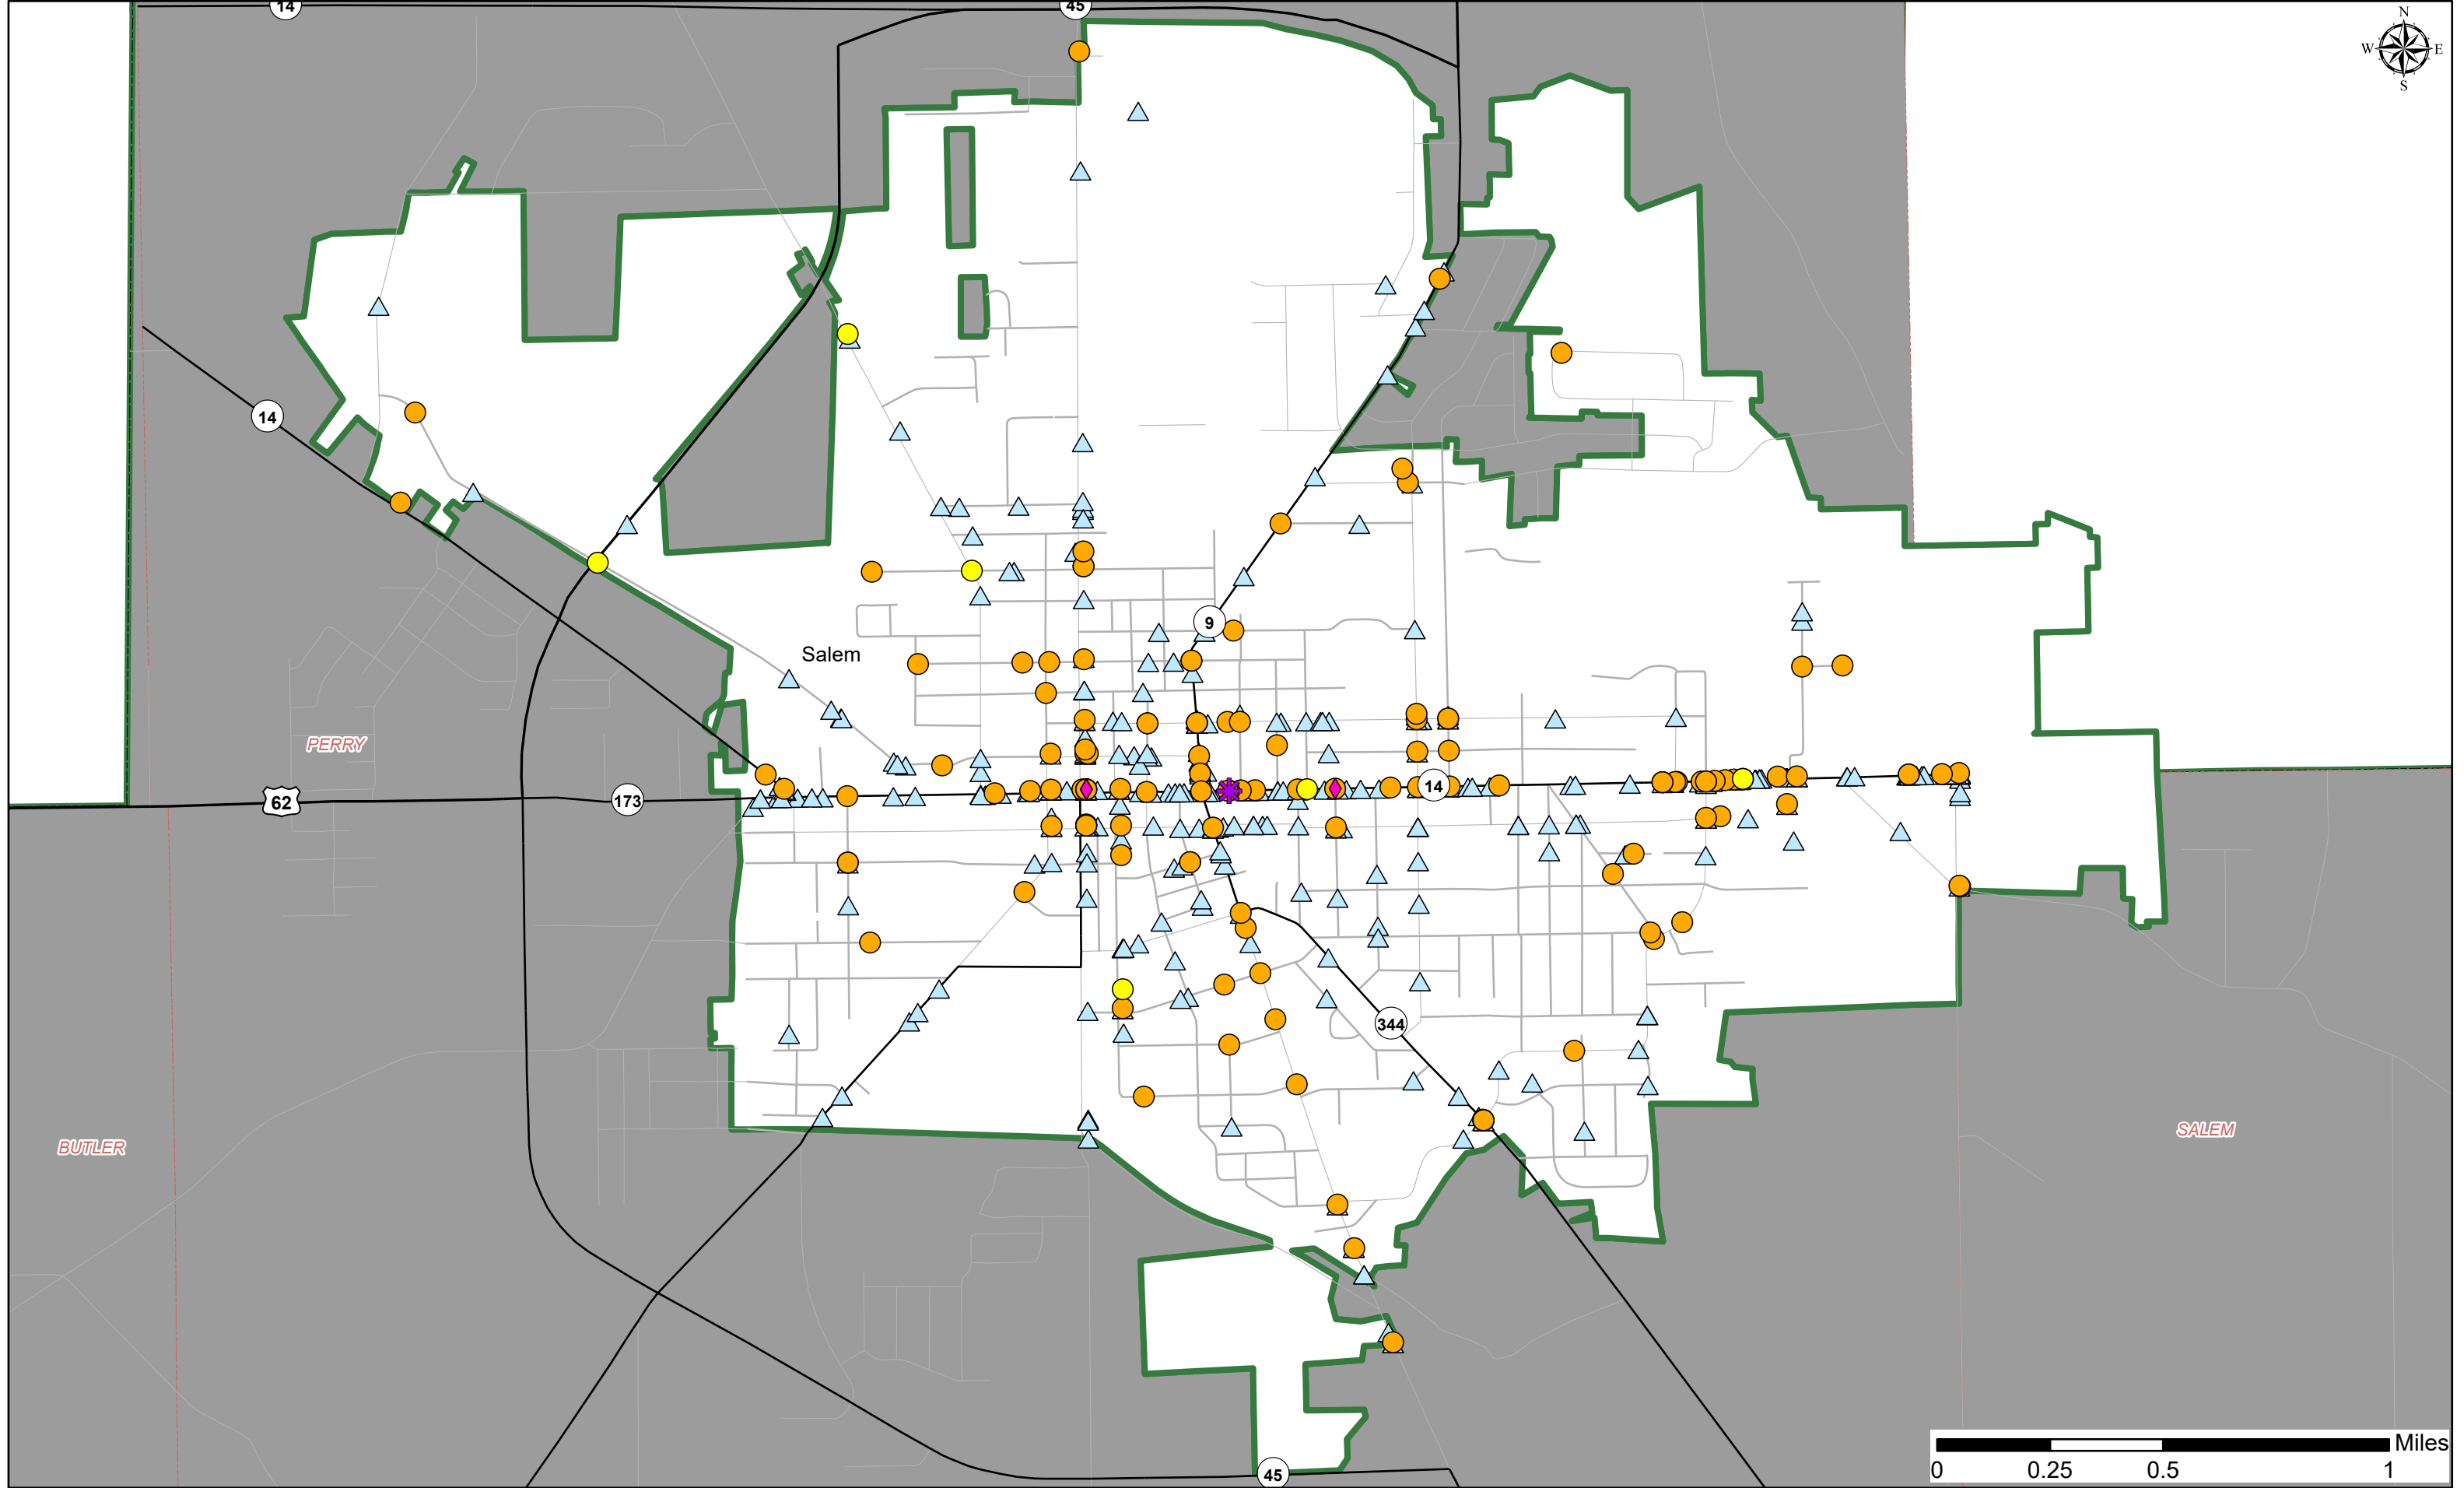

Date: 6/8/2020
Cartographer: Megan Carmel

- Fatalities
- Serious Injuries
- Other Injuries
- ▲ PDO
- ◆ Pedestrian
- Other Non-Motorist
- Municipal Boundaries

E. Liverpool Crashes 2017-2019

Date: 6/8/2020
Cartographer: Megan Carmel

- Serious Injuries
- Other Injuries
- ▲ PDO
- ◆ Pedestrian
- Municipal Boundaries

Lisbon Crashes 2017-2019

Date: 6/8/2020
Cartographer: Megan Carmel

- Serious Injuries
- Other Injuries
- ▲ PDO
- ◆ Pedestrian
- ✱ Bicycle
- ☆ Buggy
- Municipal Boundaries

Millersburg Crashes 2017-2019

Date: 6/8/2020
Cartographer: Megan Carmel

- Fatalities
- Serious Injuries
- Other Injuries
- ▲ PDO
- ◆ Pedestrian
- ✱ Bicycle
- Municipal Boundaries

New Philadelphia/Dover Crashes 2017-2019

Date: 6/8/2020
Cartographer: Megan Carmel

- Serious Injuries
- Other Injuries
- ▲ PDO
- ◆ Pedestrian
- ✱ Bicycle
- ▭ Municipal Boundaries

Salem Crashes 2017-2019

Date: 6/8/2020
Cartographer: Megan Carmel