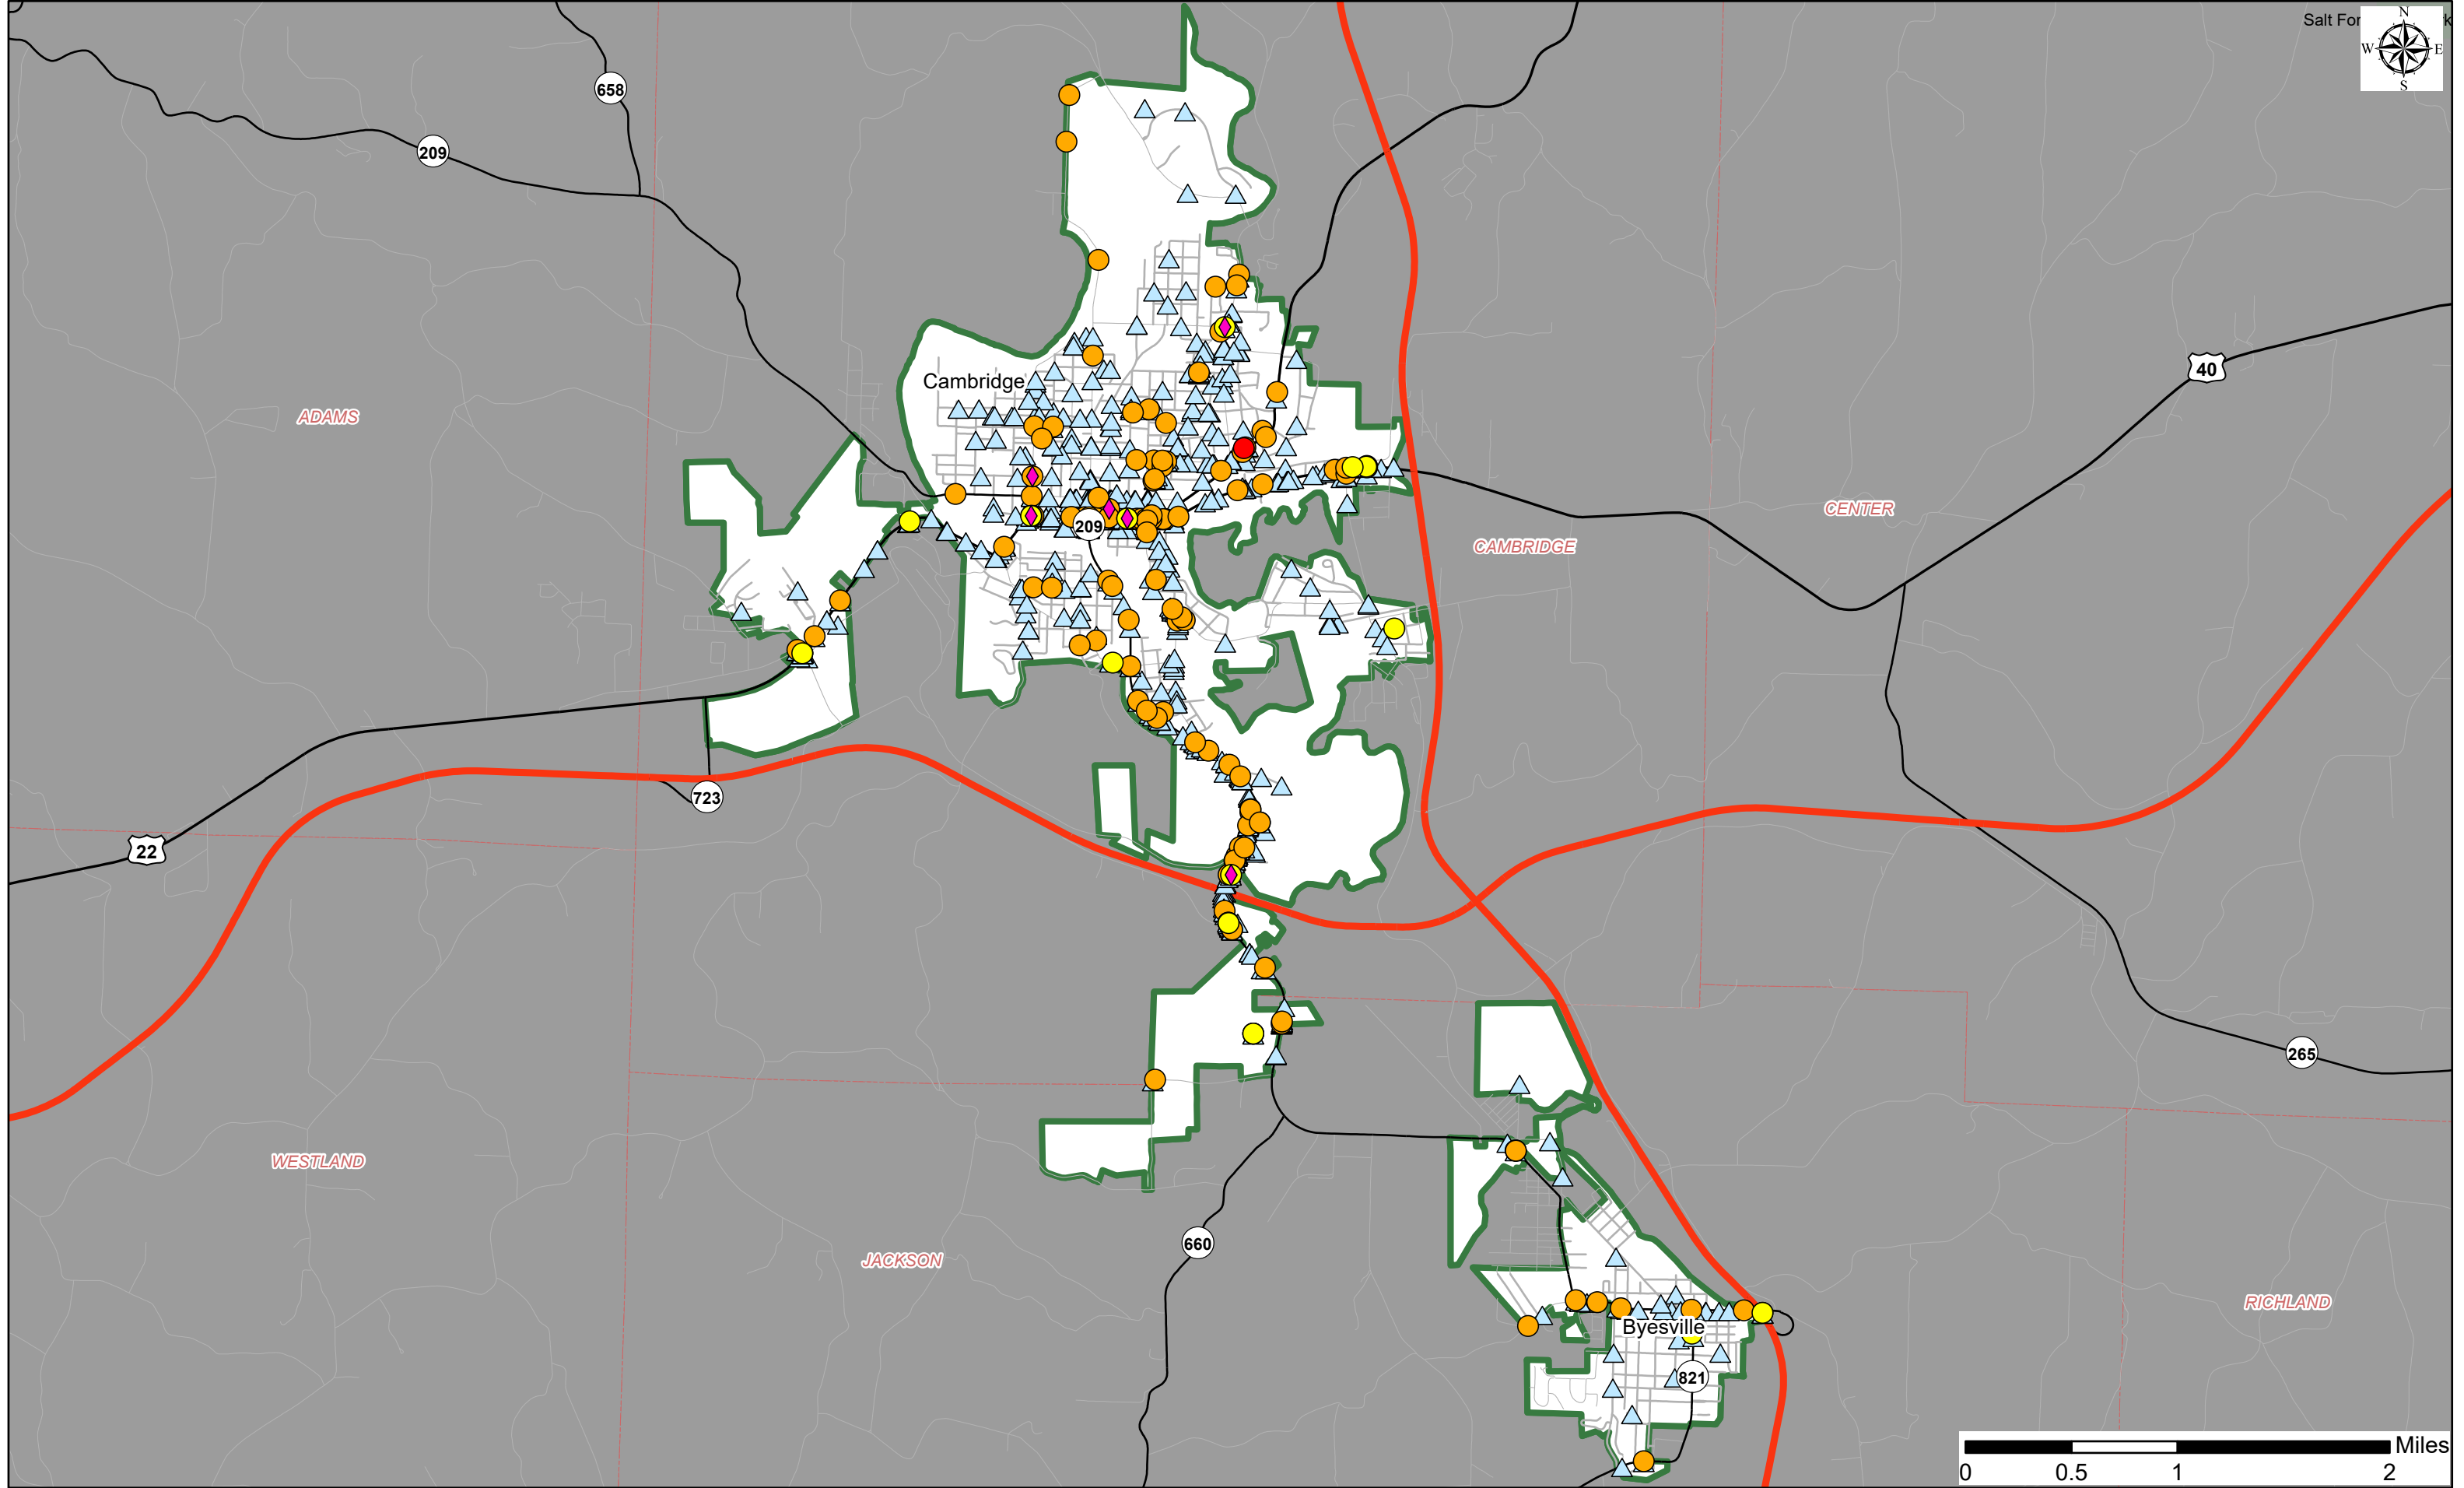

- Serious Injuries
- Other Injuries
- ▲ PDO
- ◆ Pedestrian
- ▭ Municipal Boundaries

Cadiz Crashes 2017-2019

Date: 6/8/2020
Cartographer: Megan Carmel

- Fatalities
- Serious Injuries
- Other Injuries
- ▲ PDO
- ◆ Pedestrian
- ▭ Municipal Boundaries

9

- Serious Injuries
- Other Injuries
- ▲ PDO
- ◆ Pedestrian
- ▭ Municipal Boundaries

Carrollton Crashes 2017-2019

Date: 6/8/2020
Cartographer: Megan Carmel

- Fatalities
- Other Injuries
- Serious Injuries
- ▲ PDO
- ▭ Municipal Boundaries

Columbiana Crashes 2017-2019

Date: 6/8/2020
Cartographer: Megan Carmel

- Fatalities
- Serious Injuries
- Other Injuries
- ▲ PDO
- ◆ Pedestrian
- ▭ Municipal Boundaries
- ✱ Bicycle

Coshocton Crashes 2017-2019

Date: 6/8/2020
Cartographer: Megan Carmel

- Fatalities
- Serious Injuries
- Other Injuries
- ▲ PDO
- ◆ Pedestrian
- Other Non-Motorist
- Municipal Boundaries

E. Liverpool Crashes 2017-2019

Date: 6/8/2020
Cartographer: Megan Carmel