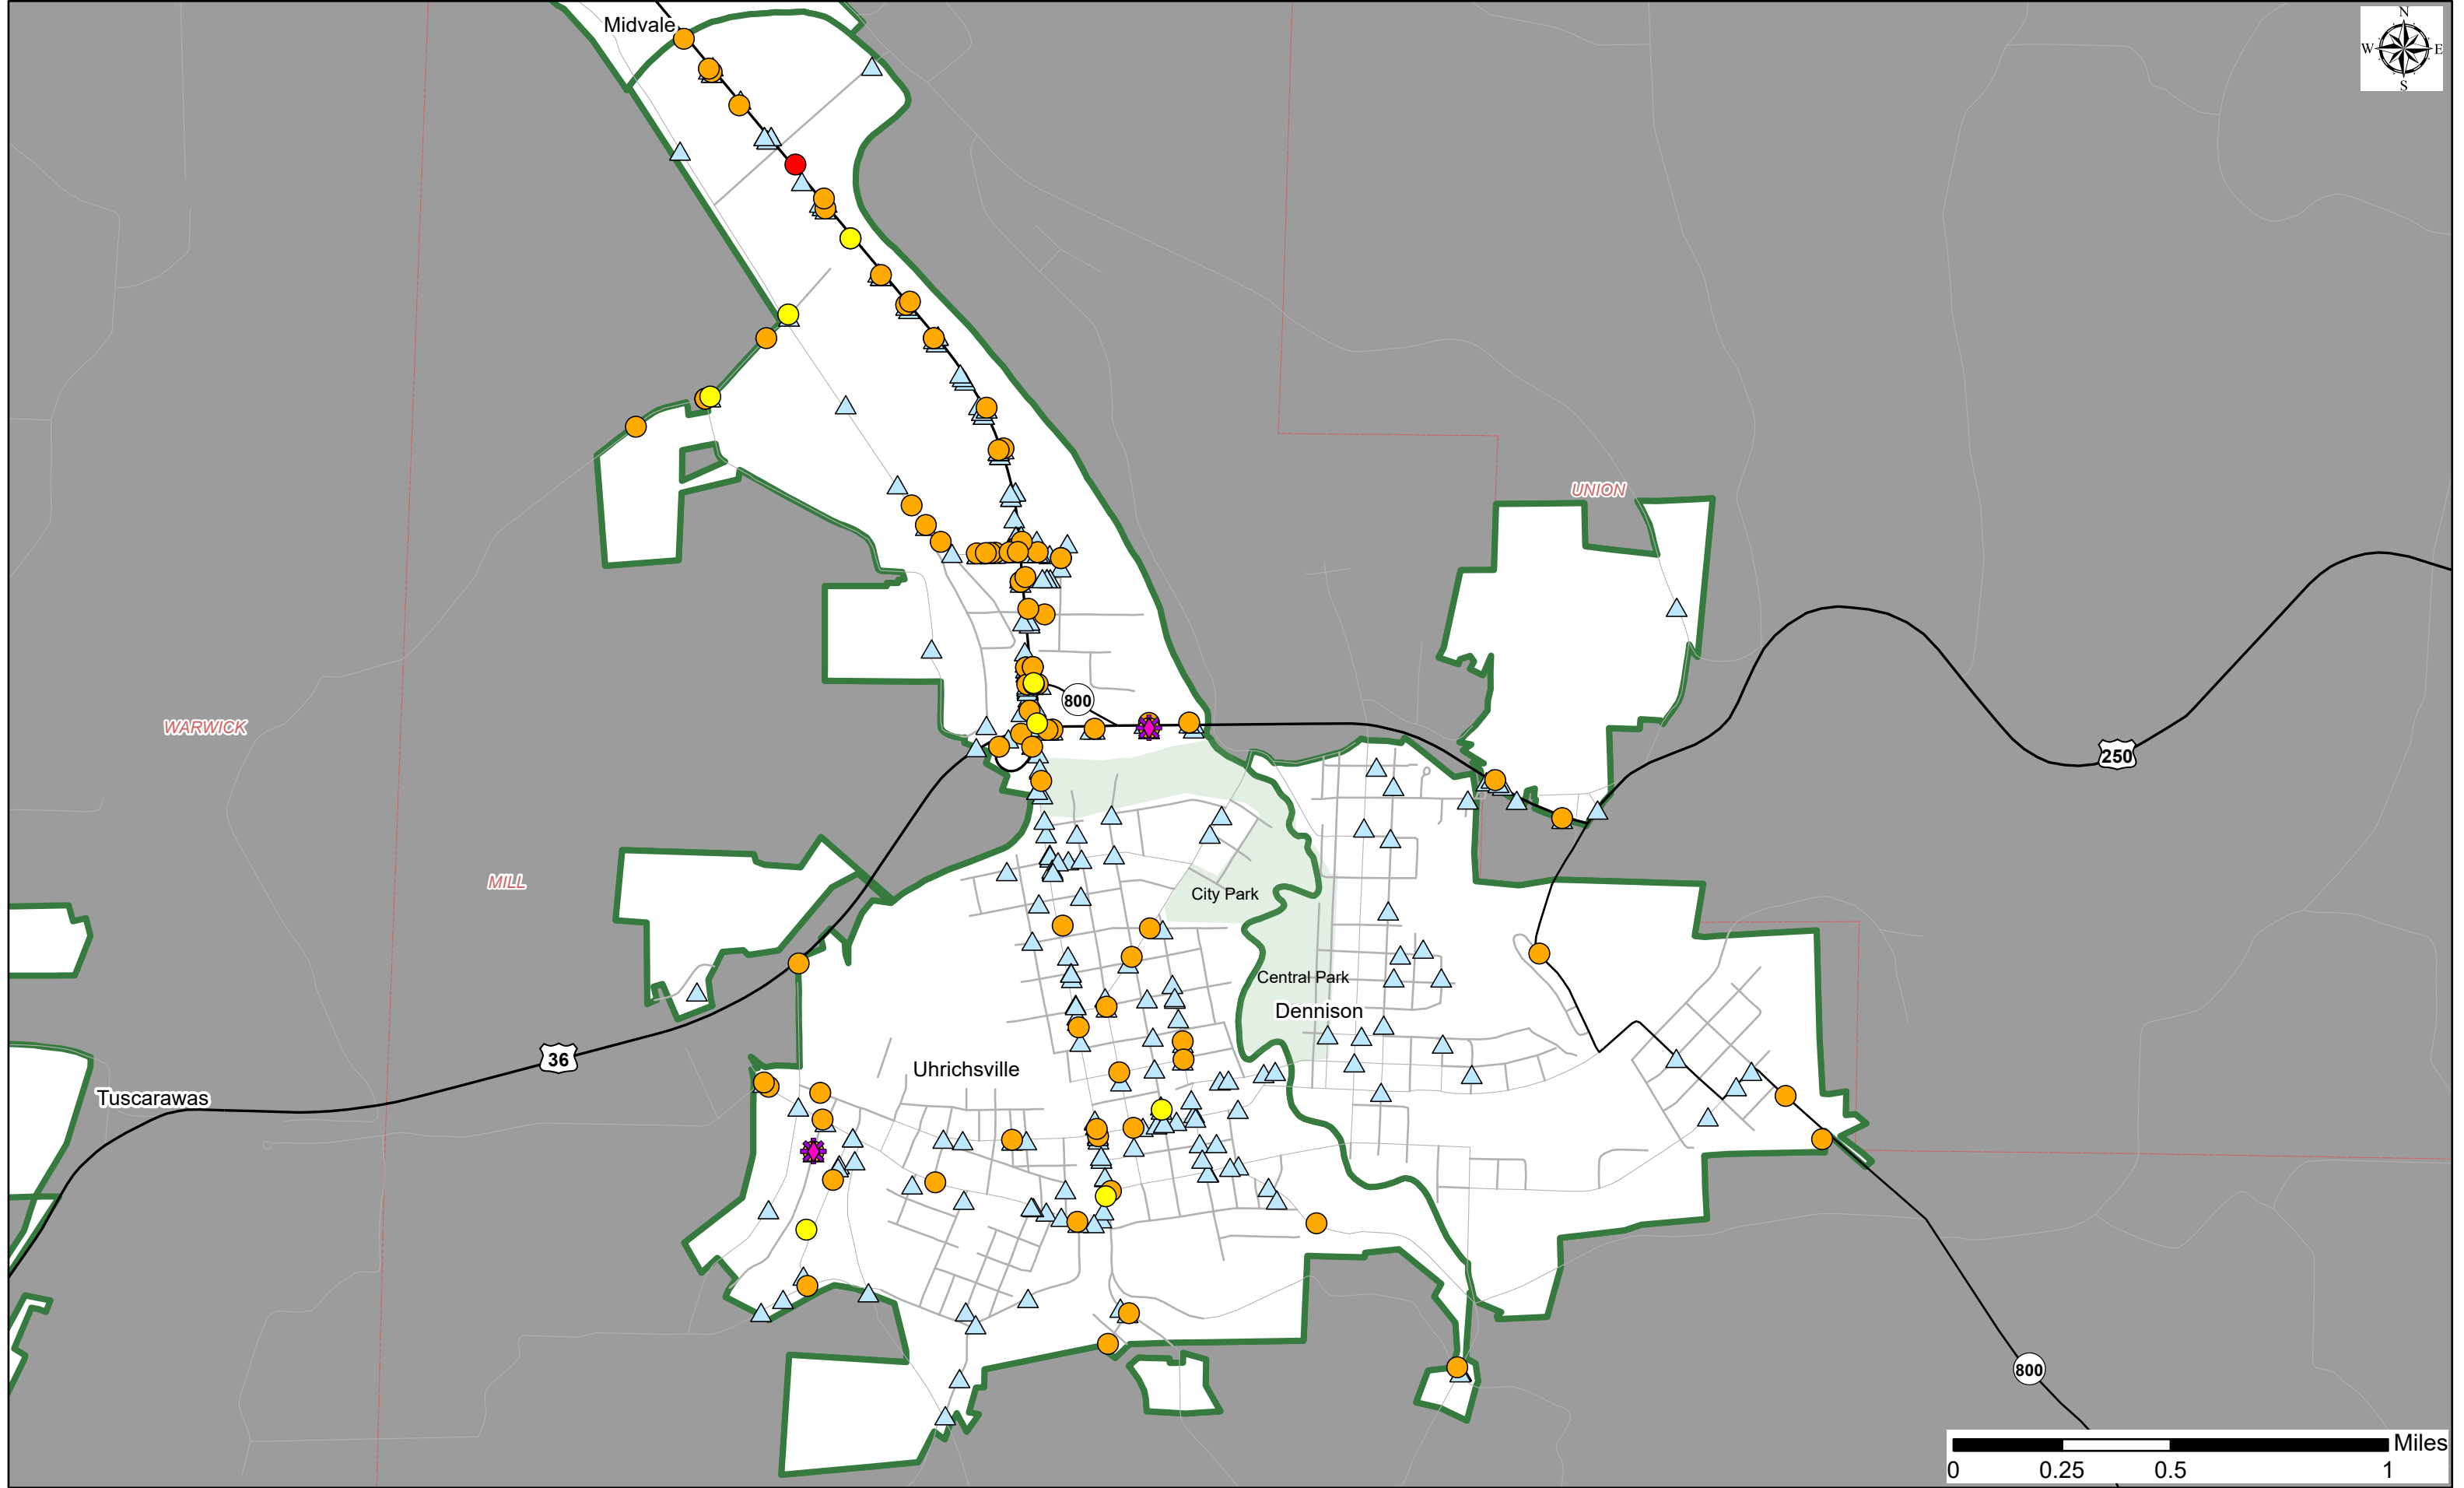

Date: 6/8/2020
Cartographer: Megan Carmel

- Fatalities
- Serious Injuries
- Other Injuries
- ▲ PDO
- ◆ Pedestrian
- Other Non-Motorist
- Municipal Boundaries

E. Liverpool Crashes 2017-2019

Date: 6/8/2020
Cartographer: Megan Carmel

Millersburg Crashes 2017-2019

Date: 6/8/2020
Cartographer: Megan Carmel

- Fatalities
- Serious Injuries
- Other Injuries
- ▲ PDO
- ◆ Pedestrian
- ✱ Bicycle
- Municipal Boundaries

New Philadelphia/Dover Crashes 2017-2019

Date: 6/8/2020
Cartographer: Megan Carmel

- Serious Injuries
- Other Injuries
- ▲ PDO
- ◆ Pedestrian
- ✱ Bicycle
- ▭ Municipal Boundaries

Salem Crashes 2017-2019

Date: 6/8/2020
Cartographer: Megan Carmel

- Fatalities
- Serious Injuries
- Other Injuries
- ▲ PDO
- ◆ Pedestrian
- ▭ Municipal Boundaries
- ✱ Bicycle

Uhrichville/Dennison Crashes 2017-2019

Date: 6/8/2020
Cartographer: Megan Carmel

- Fatalities
- Serious Injuries
- Other Injuries
- ▲ PDO
- ◆ Pedestrian
- ✱ Bicycle
- Municipal Boundaries