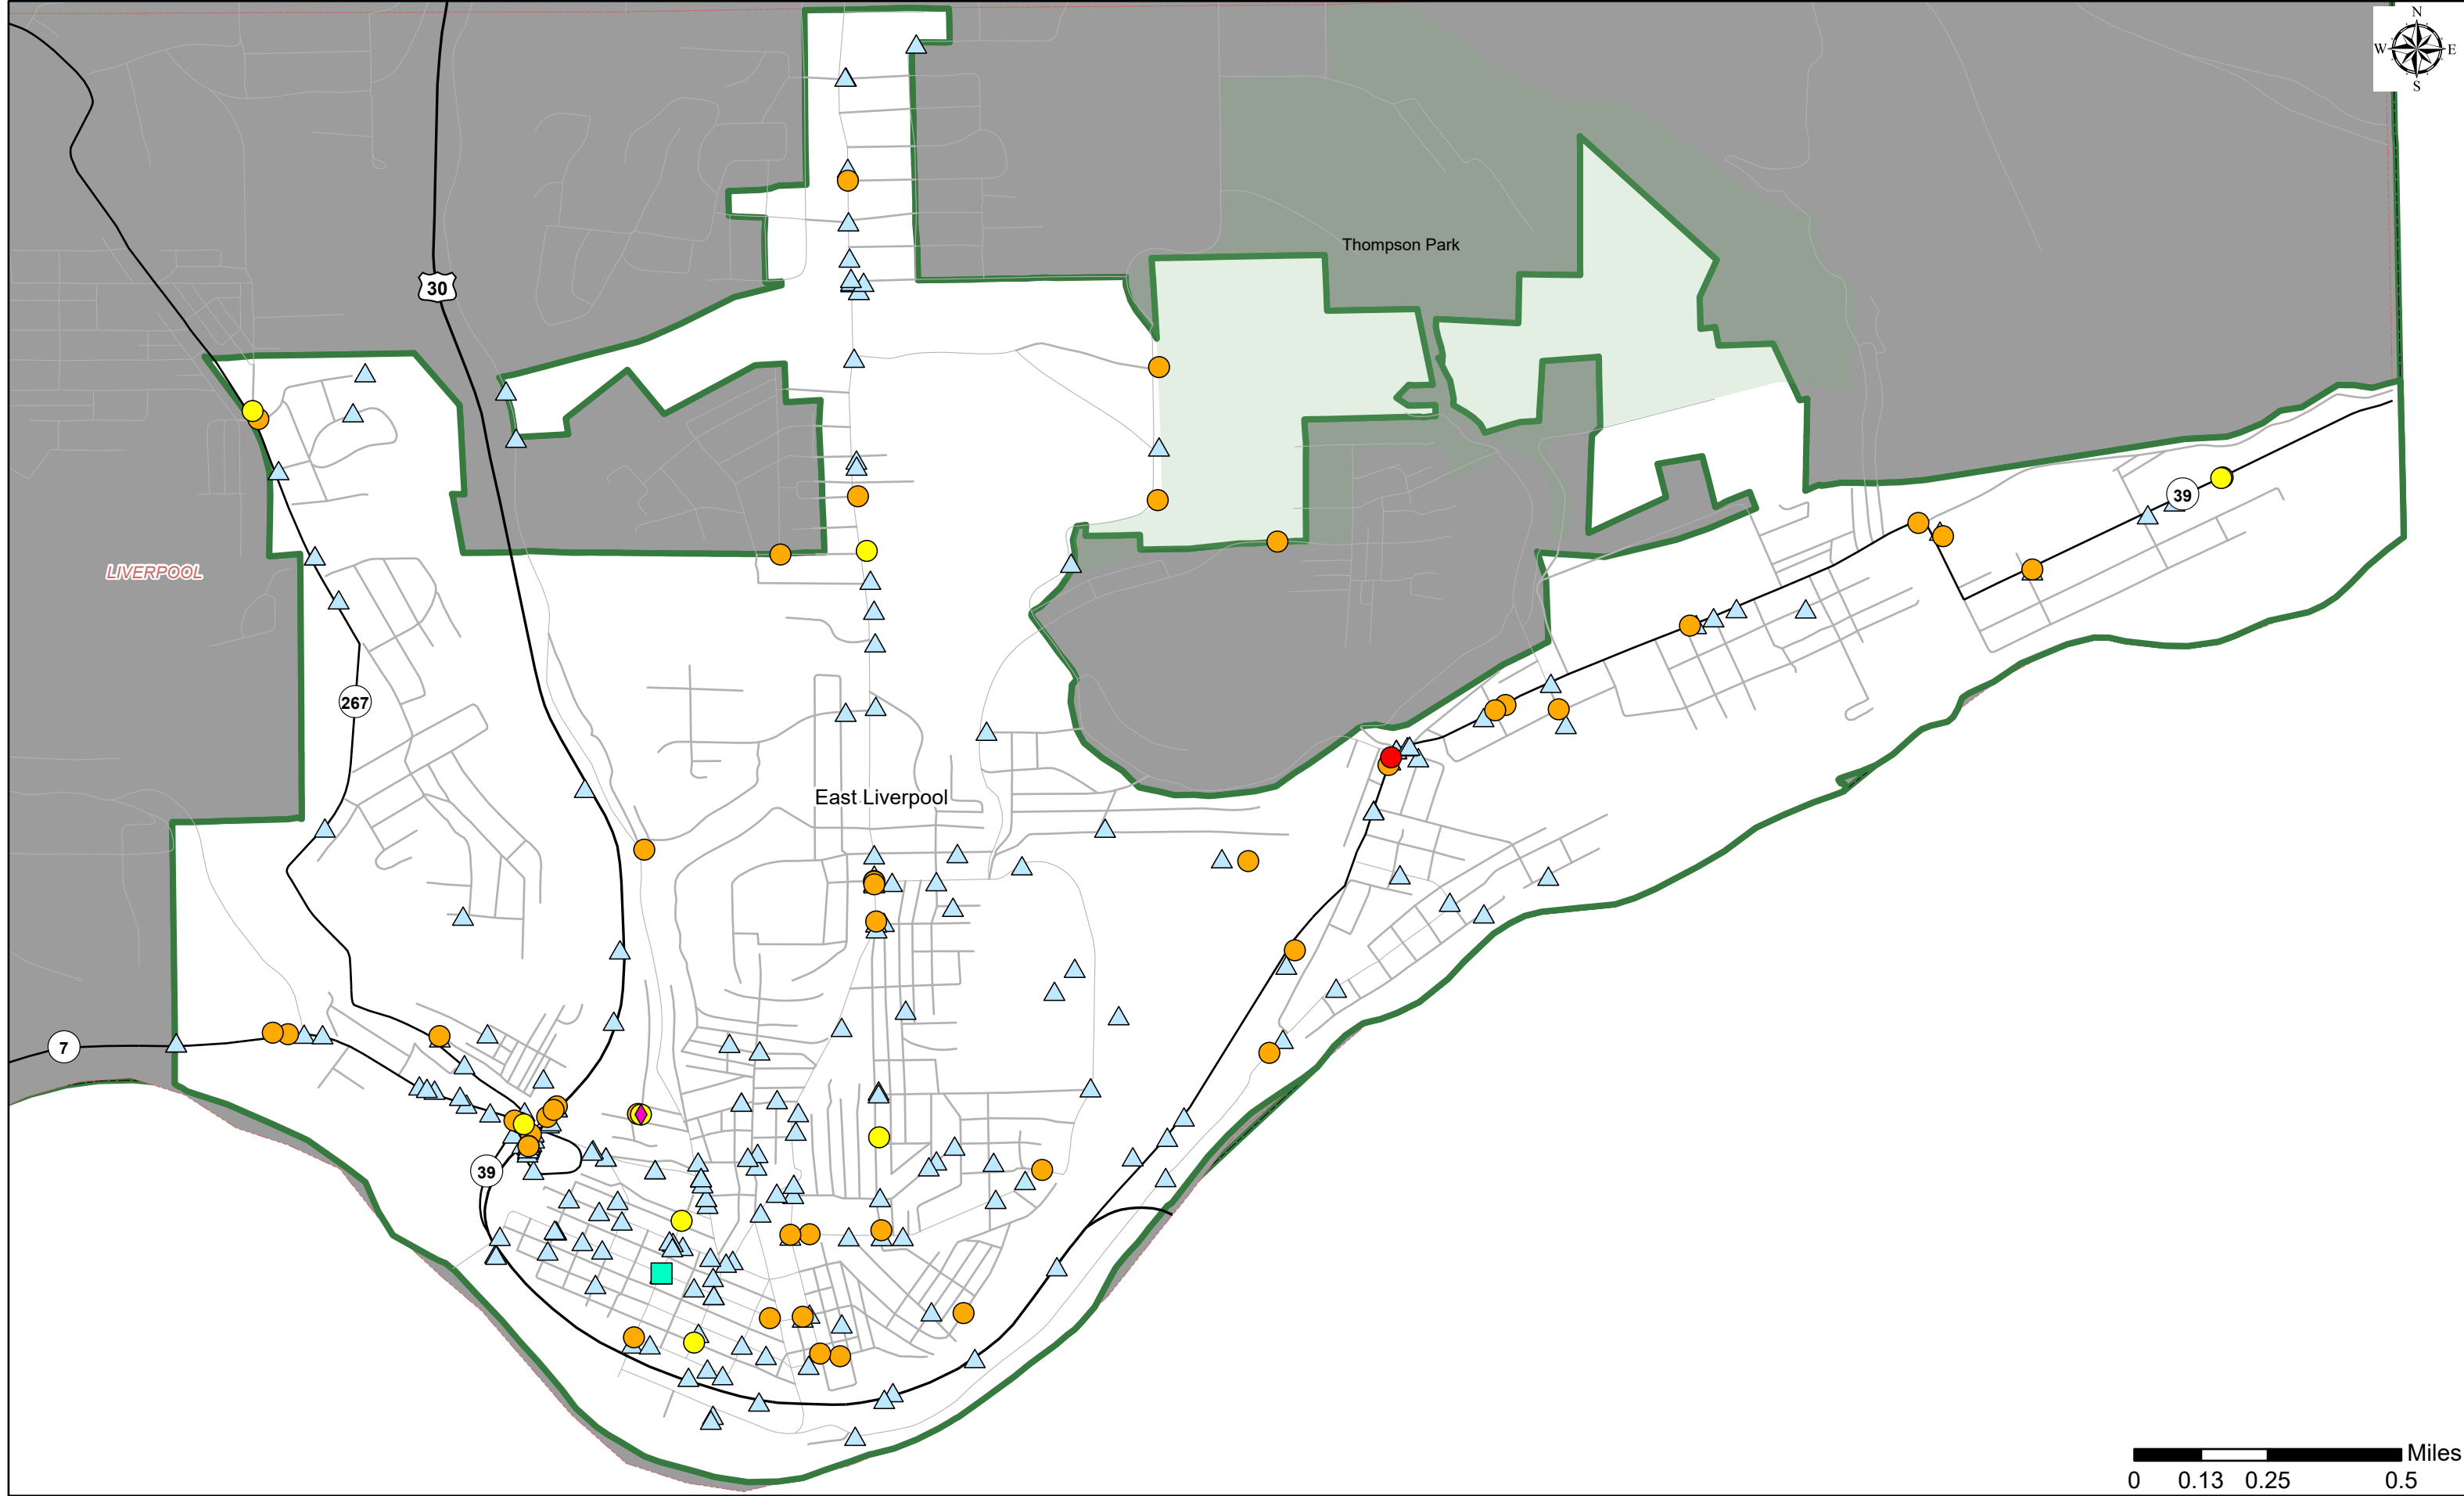

9

- Serious Injuries
- Other Injuries
- ▲ PDO
- ◆ Pedestrian
- ▭ Municipal Boundaries

Carrollton Crashes 2017-2019

Date: 6/8/2020
Cartographer: Megan Carmel

- Fatalities
- Other Injuries
- Serious Injuries
- ▲ PDO
- ▭ Municipal Boundaries

Columbiana Crashes 2017-2019

Date: 6/8/2020
Cartographer: Megan Carmel

- Fatalities
- Serious Injuries
- Other Injuries
- ▲ PDO
- ◆ Pedestrian
- ▭ Municipal Boundaries
- ✱ Bicycle

Coshocton Crashes 2017-2019

Date: 6/8/2020
Cartographer: Megan Carmel

- Fatalities
- Serious Injuries
- Other Injuries
- ▲ PDO
- ◆ Pedestrian
- Other Non-Motorist
- Municipal Boundaries

E. Liverpool Crashes 2017-2019

Date: 6/8/2020
Cartographer: Megan Carmel

Millersburg Crashes 2017-2019

Date: 6/8/2020
Cartographer: Megan Carmel

- Fatalities
- Serious Injuries
- Other Injuries
- ▲ PDO
- ◆ Pedestrian
- ✱ Bicycle
- Municipal Boundaries

New Philadelphia/Dover Crashes 2017-2019