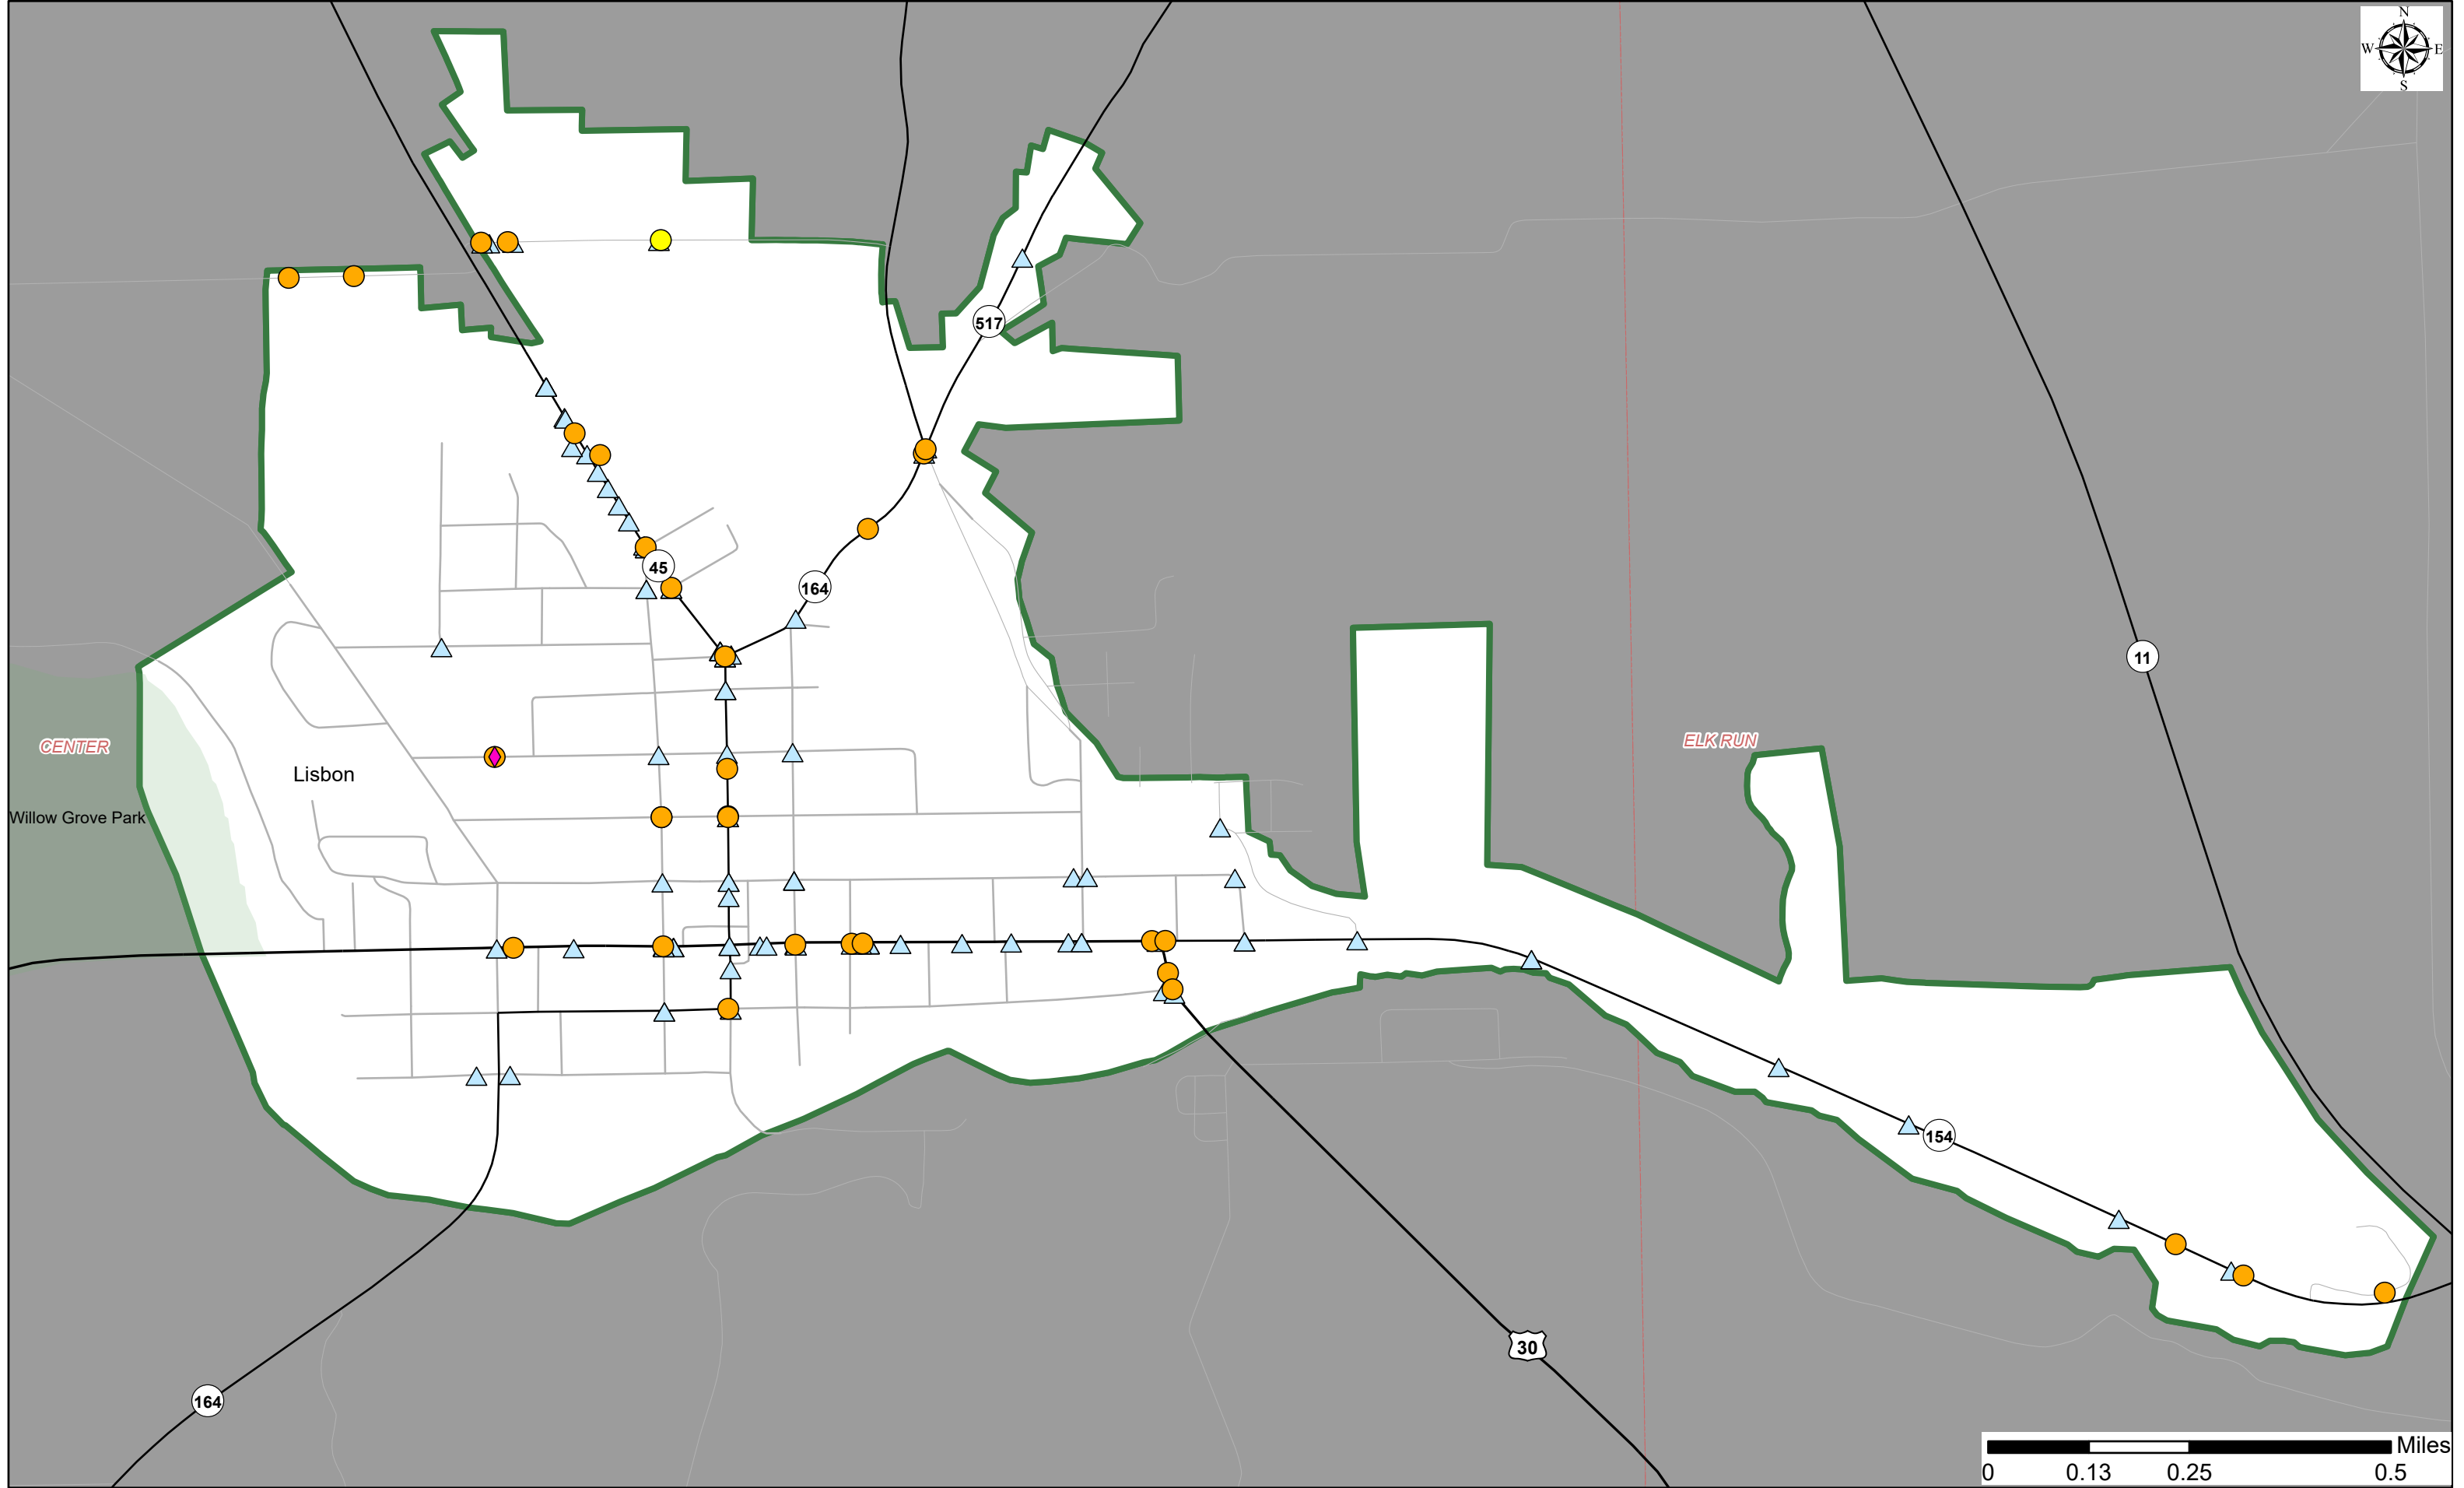

Columbiana Crashes 2017-2019

Date: 6/8/2020
Cartographer: Megan Carmel

- Fatalities
- Serious Injuries
- Other Injuries
- ▲ PDO
- ◆ Pedestrian
- ▭ Municipal Boundaries
- ✱ Bicycle

Coshocton Crashes 2017-2019

Date: 6/8/2020
Cartographer: Megan Carmel

- Fatalities
- Serious Injuries
- Other Injuries
- ▲ PDO
- ◆ Pedestrian
- Other Non-Motorist
- Municipal Boundaries

E. Liverpool Crashes 2017-2019

Date: 6/8/2020
Cartographer: Megan Carmel

Millersburg Crashes 2017-2019

Date: 6/8/2020
Cartographer: Megan Carmel

- Fatalities
- Serious Injuries
- Other Injuries
- ▲ PDO
- ◆ Pedestrian
- ✱ Bicycle
- Municipal Boundaries

New Philadelphia/Dover Crashes 2017-2019

Date: 6/8/2020
Cartographer: Megan Carmel

- Serious Injuries
- Other Injuries
- ▲ PDO
- ◆ Pedestrian
- ✱ Bicycle
- ▭ Municipal Boundaries

Salem Crashes 2017-2019

Date: 6/8/2020
Cartographer: Megan Carmel